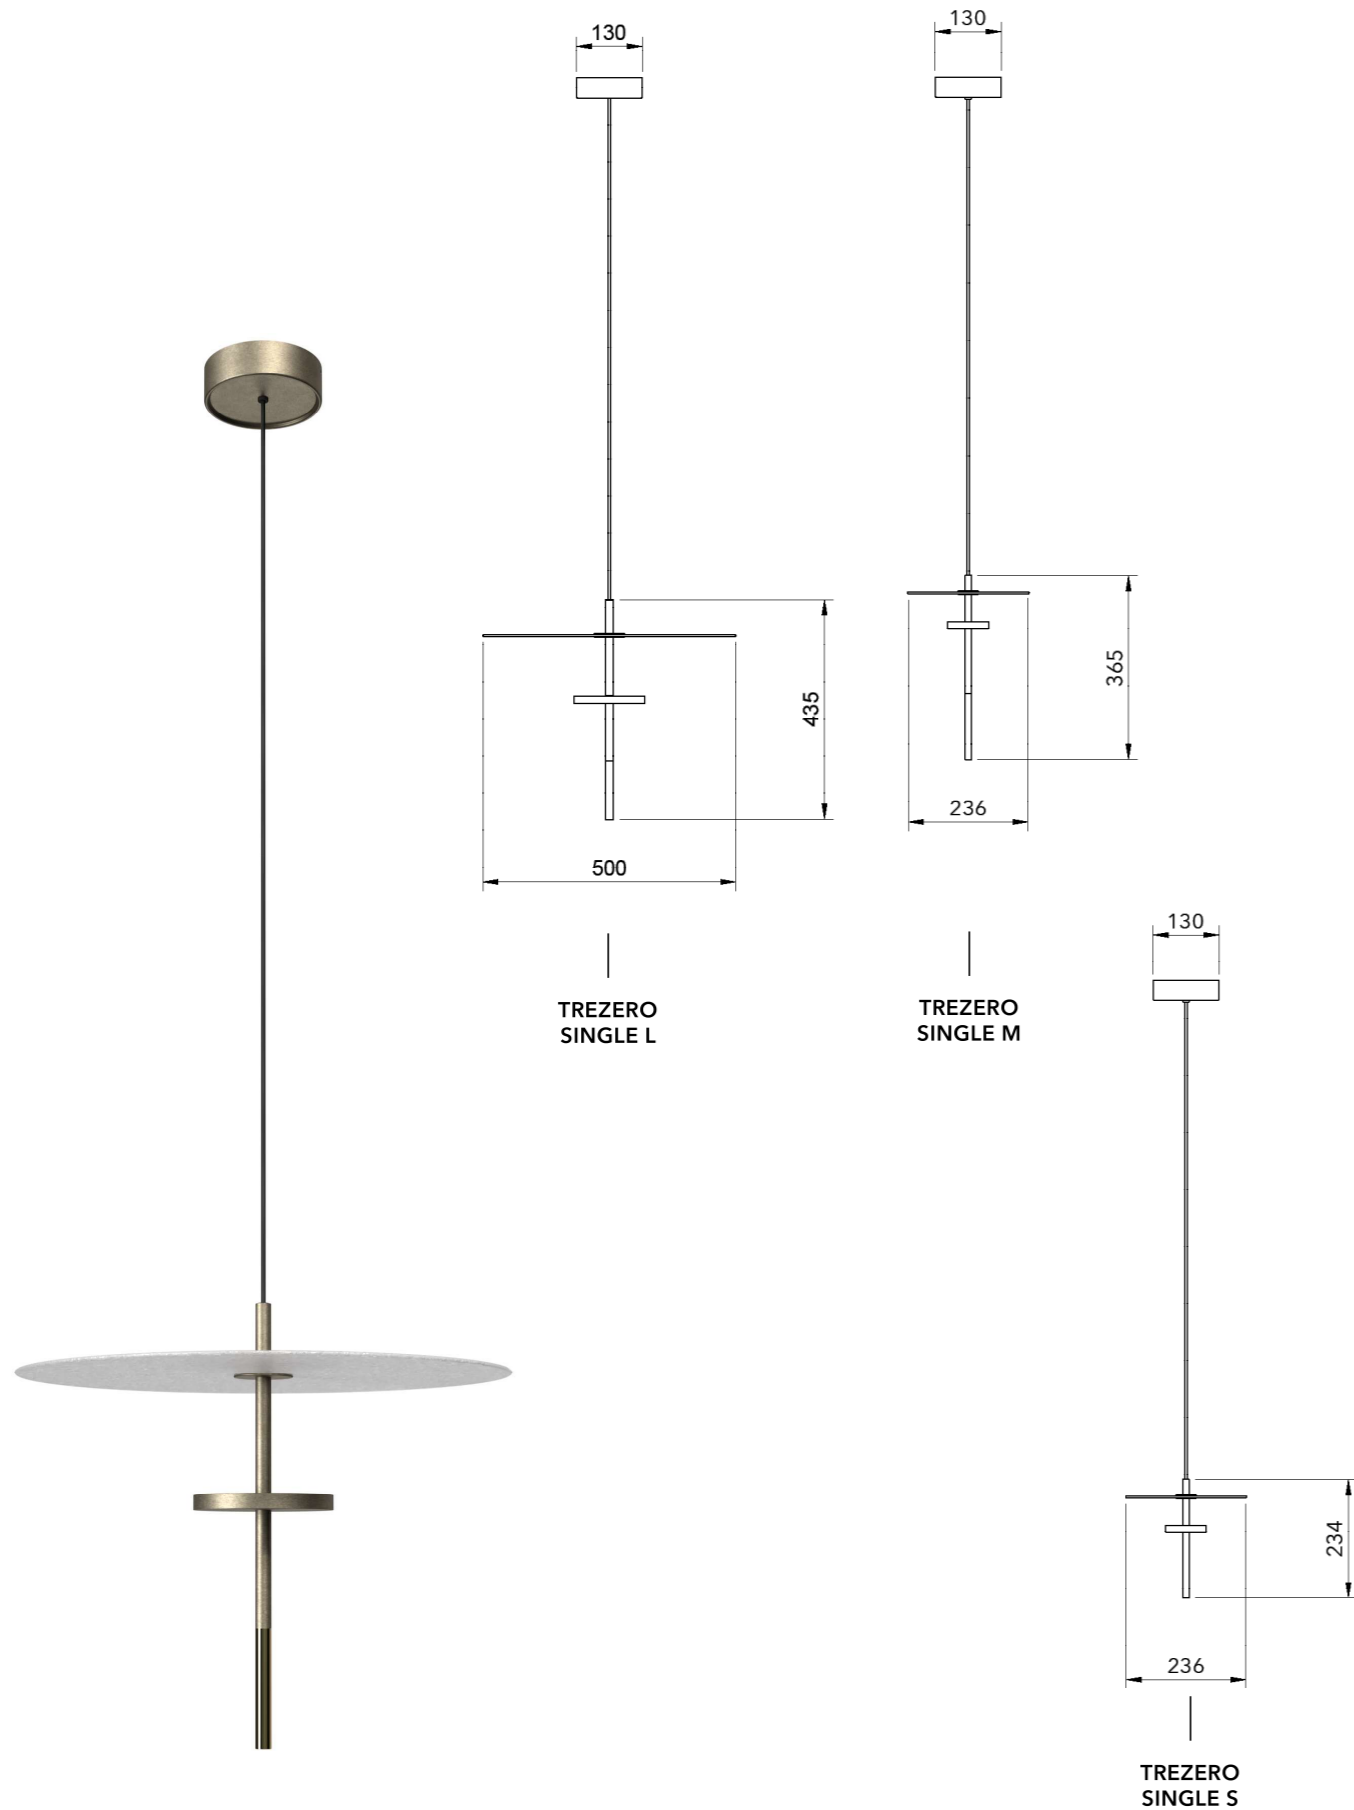

# TREZERO SINGLE

Design by Alberto Nason, 2025

<b>Structure main finish &amp; canopy</b>	  
	<b>Orbitale steel   Orbitale brass   Brushed bronze</b>
<b>Structure down finish</b>	  
	<b>Green   Black chrome   Burned brass</b>
<b>Glass</b>	
	<b>Structured glass</b>
<b>Source</b>	Trezero single S : led module 6w 700lm 2700K CRI>90 Trezero single M : led module 6w 700lm 2700K CRI>90 Trezero single L : led module 12w 1500lm 2700K CRI>90 Driver CV 24v in the canopy (included)
<b>Dimming</b>	TRIAC dimmable (standard) DALI or CASAMBI on request
<b>Cord</b>	3000mm standard adjustable - black textile cable (other lenght on request)
<b>Mounting</b>	Pendant
<b>Weight</b>	Trezero single S : 1,2 kgs net weight Trezero single M : 1,25 kgs net weight Trezero single L : 3 kgs net weight
<b>Structure material</b>	Metal
<b>Schade material</b>	Tempered textured glass
    	

	COD	FINISH
<b>Trezero single</b>	Trezero single L	Orbitale brass & Black chrome (N°10801)
		Orbitale brass & Green (N°10803)
		Orbitale Steel & Black chrome (N°10805)
		Orbitale Steel & Green (N°10806)
		Flamed brass & Burned brass (N°10804)
Trezero single M	Trezero single M	Orbitale brass & Black chrome (N°10811)
		Orbitale brass & Green (N°10813)
		Orbitale Steel & Black chrome (N°10815)
		Orbitale Steel & Green (N°10816)
		Flamed brass & Burned brass (N°10814)
Trezero single S	Trezero single S	Orbitale brass & Black chrome (N°10824)
		Orbitale brass & Green (N°10825)
		Orbitale steel & Black chrome (N°10826)
		Orbitale steel & Green (N°10827)
		Flamed brass & Burned brass (N°10823)