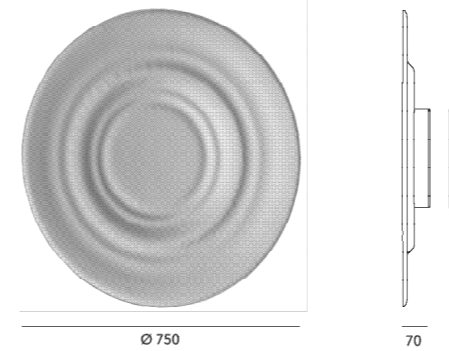

# VIBRATION

Design by Hind Rabii, 2024

<b>Schade finish</b>	  
	<b>White</b> <b>Green</b> <b>Terracotta</b>
<b>Source</b>	<b>Option 1</b> : Led module 16w 2000lm 2700K - CRI>90 Integrated driver CC 700ma (included) <b>Option 2</b> : Led module 14w 2000lm 2700K - CRI>90 Remote driver CV 24v (included)
<b>Dimming</b>	TRIAC dimmable (standard) DALI or CASAMBI on request
<b>Mounting</b>	Wall & ceiling
<b>Weight</b>	5,5 kgs net weight
<b>Structure material</b>	Aluminium & PMMA
<b>Schade material</b>	Fiberglass
 IP20  220-240v  <b>CASAMBI</b>	

<b>Order code</b>	Reference + option (ex. : 20060-option 1)
-------------------	---

	COD	FINISH
<b>Vibration</b>	Vibration	Matt White (N°20060) Green (N°20061) Terracotta (N°20062)