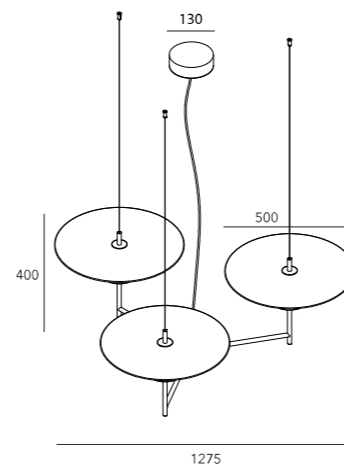

TREZERO

Design by Alberto Nason, 2022

Structure & canopy	
	Orbitale steel Orbitale brass Flamed brass
Glass	
	Textured glass
Source	Option 1 : Led module 3x12w 4500lm 2700K - CRI>90 Main voltage connection (no driver) Option 2 : Led module 3x12w 4500lm 2700K - CRI>90 Remote driver CV 24v (included)
Dimming	TRIAC dimmable (standard) DALI or CASAMBI on request
Cord	3000mm standard adjustable - black textile cable (Other lenght on request)
Mounting	Pendant
Weight	8 kgs net weight
Structure material	Metal
Schade material	Tempered textured glass
     	

Order code	Reference + option (ex. : 10795-option 1)
-------------------	---

COD	FINISH
-----	--------

Trezero

TREZERO

Orbitale steel & textured glass (N°10795)
Orbitale brass & textured glass (N°10796)
Flamed Brass & textured glass (N°10797)