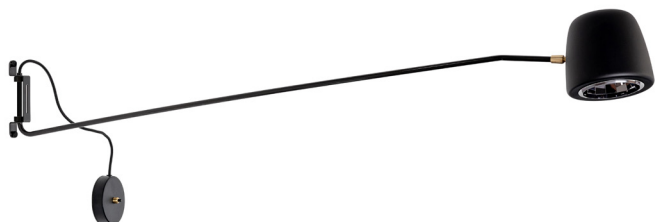

HIND RABII

LIGHTING STUDIO

ICE WALL A120

Design by Hind Rabii, 2017

Shape

Black&carbon

Structure

Black

Mounting	Wall	Dimmable	Yes (TRIAC, trailing edge)	Marking	CE IP20 F □
Environment	Indoor	Source	Included	Weight	2,5 kgs
Lampshade	Aluminium		led 8w 2700K 710lm		
Frame	Steel	Voltage	220-250V		