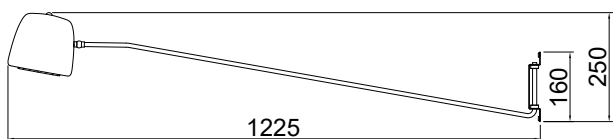

Shape

Black&carbon