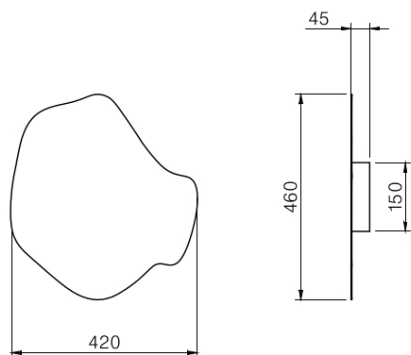

Finishes

Mat white 10

Gold leaf

Silver leaf

Copper leaf

Finishes

White marble

Black marble

Orbitale brass

Mounting	Wall & ceiling	Dimmable	Yes (TRIAC, trailing edge) - DALI and CASAMBI available on request	
Environment	Indoor	Source	Included	Marking
Frame	Steel, aluminium		LED 10w 2700K 1500 lm	
		Voltage	220-250V 50hz	Weight 2,6 kgs