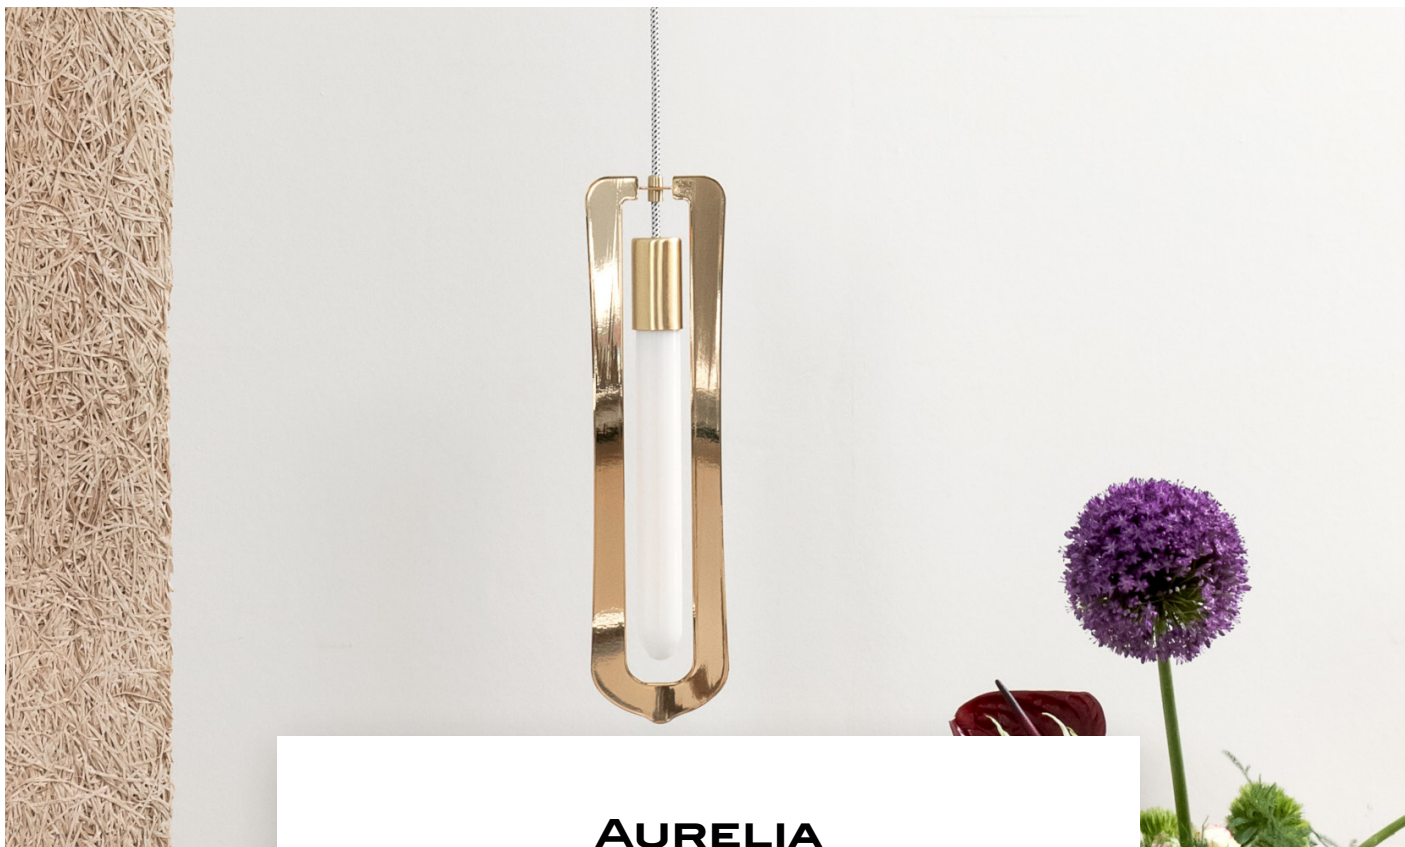

HIND RABII

LIGHTING STUDIO

AURELIA

Design by Hind Rabii, 2014

STRUCTURE

Nero stagno

Shiny gold

Mounting	Pendant	Dimmable	Yes (TRIAC, trailing edge)	Marking	CE IP20 F □
Environment	Indoor	Source	Included	Weight	0,8kgs
Lampshade	Steel		E27 5w 2700K 450 lm	Cord lenght	2000mm adjustable ; other length on request.
Frame	Cord & Steel	Voltage	220-250V		