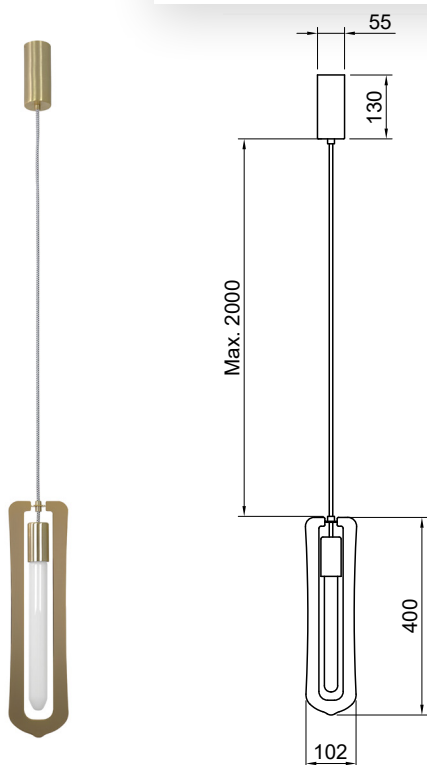

HIND RABII

LIGHTING STUDIO

AURELIA

Design by Hind Rabii, 2014

STRUCTURE

Nero stagno

Shiny gold

Mounting	Pendant	Dimmable	Yes (TRIAC, trailing edge)	Marking	CE IP20 F □
Environment	Indoor	Source	Included	Weight	0,8kgs
Lampshade	Steel		E27 5w 2700K 450 lm	Cord lenght	2000mm adjustable ; other length on request.
Frame	Cord & Steel	Voltage	220-250V		