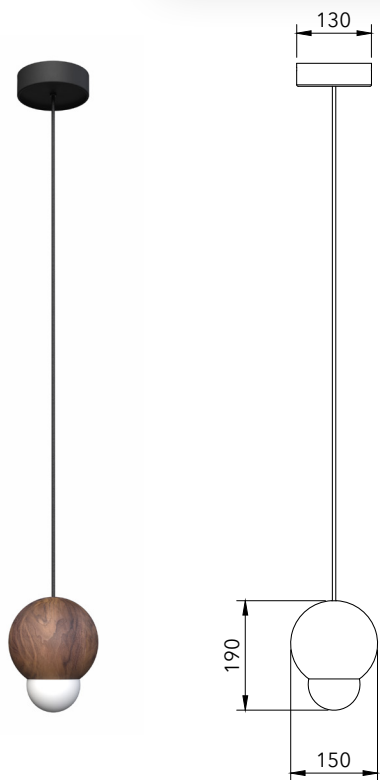

## OSLO 1.0

Design by Hind Rabii 2024

STRUCTURE	
	
<b>Walnut</b>	<b>Wengé</b>

<b>Mounting</b>	Pendant	<b>Dimmable</b>	Yes (TRIAC, trailing edge)	<b>Marking</b>	CE   
<b>Environment</b>	Outdoor	<b>Source</b>	Included	<b>Weight</b>	1 kg
<b>Lampshade</b>	Wood		G9 3,5w 2700K 350 lm	<b>Cord length</b>	2000mm adjustable ; other length on request.
<b>Frame</b>	Cord & Metal	<b>Voltage</b>	220-250V		