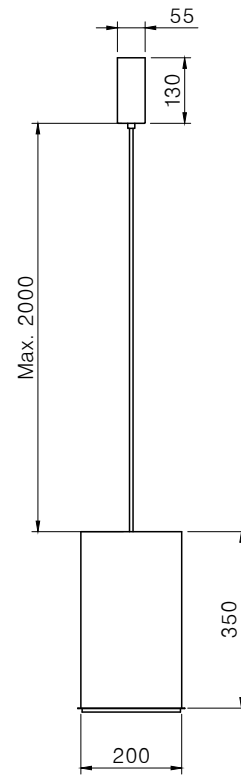

RLC 235

MOUNTING: pendant
ENVIRONMENT: indoor
LAMPSHADE: fabric & aluminium
FRAME: cord & metal

DIMMABLE: yes
SOURCE INCLUDED: yes
CORD LENGTH: max. 2000mm

RECOMMENDED SOURCE: IP20 LED 8w 2700K 800lm
VOLTAGE: 220-250V
POWER: max 60W
CERTIFICATE:    
WEIGHT: 0,8kg

REMARK: electrical cable : 2000mm adjustable ; other length on request.