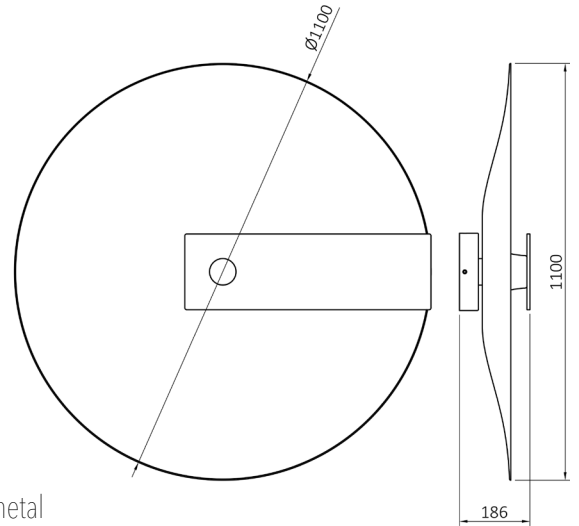

MERIDIANA WALL

MOUNTING: wall
ENVIRONMENT: indoor
LAMPSHADE: Fiberglass & metal

DIMMABLE: yes (3 steps dimming)
SOURCE INCLUDED: yes

SOURCE: LED 35w 2700K 4000lm

VOLTAGE: 220-250V

MARKING: CE IP20 F

WEIGHT : 7 kgs