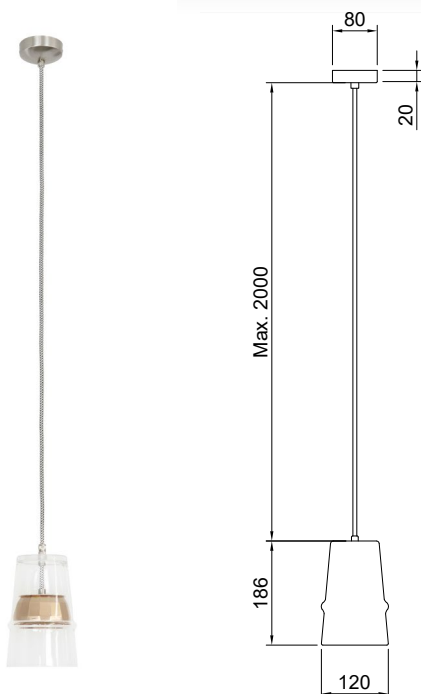

HIND RABII

LIGHTING STUDIO

BELLE D'I 20 TECH

Design by Hind Rabii, 2015

Inner Reflector	
	
Carbon	Copper

Glass	
	
Clear	

Mounting	Pendant	Dimmable	Yes (TRIAC, trailing edge)	Marking	CE IP20 F
Environment	indoor	Source	Included	Weight	1,1kgs
Lampshade	Glass&Aluminium		LED 8w 2700K 800 lm	Cord lenght	2000mm adjustable ; other length on request.
Frame	Cord & Metal	Voltage	220-250V		