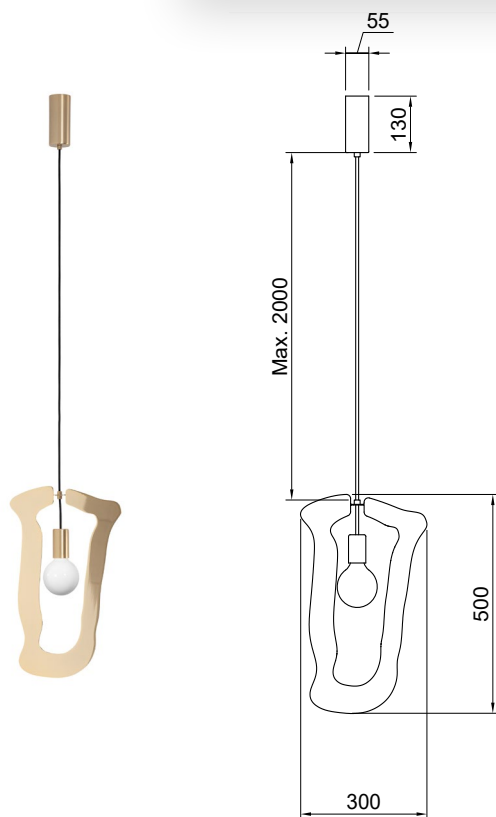

HIND RABII

LIGHTING STUDIO

ESPRIT YA-YA 2

Design by Hind RABII, 2017

STRUCTURE

Shiny gold

Shiny black
chrome

Mounting	Pendant	Dimmable	Yes (TRIAC, trailing edge)	Marking	CE IP20 V
Environment	indoor	Source	Included	Weight	1,8kgs
Lampshade	Galvanic stainless steel		E27 led 5,5w 2500K 2500lm	Cord lenght	2000mm adjustable ; other length on request.
Frame	Cord & Metal	Voltage	220-250V		