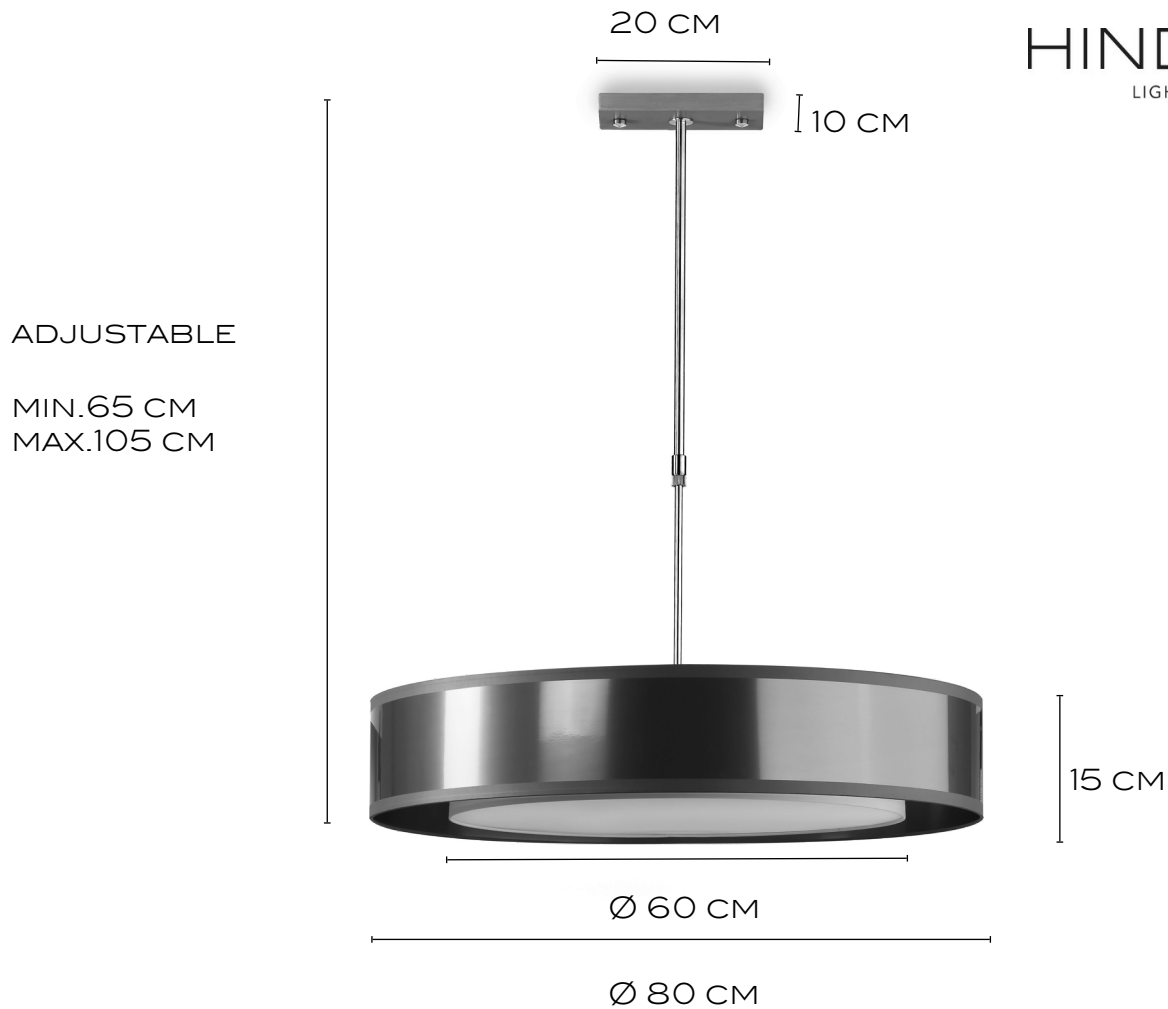

HIND RABII

LIGHTING STUDIO

MODEL	DOUCEUR
TYPE	HANGING LAMP
MARKING	CE □ F
PROTECTION SIGN	IP20 (INDOOR USE)
BULB	E27 230V CFL 11 WATTS (630 LUMENS)
BULBS DELIVERED	YES
MAXIMUM WATTAGE	3 X 11 WATTS (1890 LUMENS)
RECOMMENDED BULBS	E27CFL11

REMARKS :

- DIMENSIONS : OTHER DIAMETER ON REQUEST.
- AVAILABLE COLORS FOR THE SHADE :SEE FILE IN -DOWNLOAD
- AVAILABLE WOOD COLORS FOR CEILING BASE : SEE FILE IN -DOWNLOAD-
- SLIDING TUBE : ADJUSTABLE FROM 50 TO 90CM. BRUSHED NICKEL FINISH.