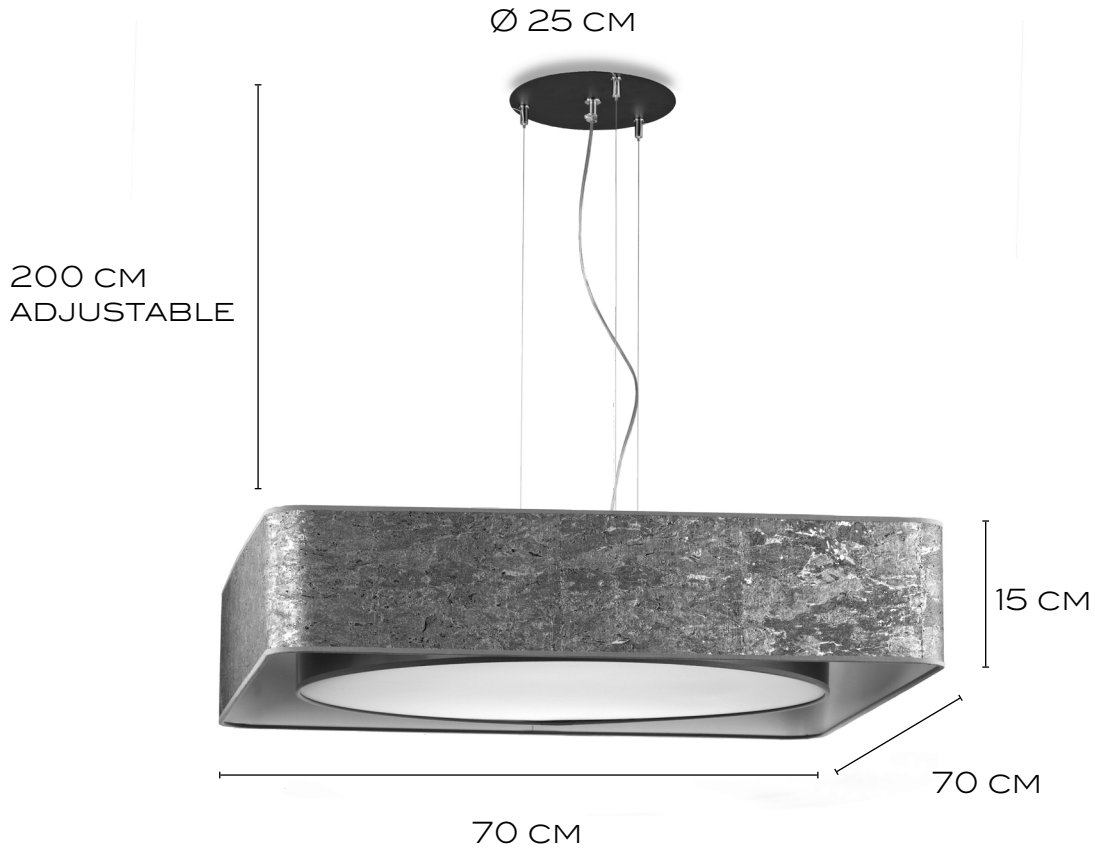

# HIND RABII

LIGHTING STUDIO

MODEL	KTC700
TYPE	HANGING LAMP
MARKING	CE □ F
PROTECTION SIGN	IP20 (INDOOR USE)
BULB	E27 230V MAX. 40 WATTS
BULBS DELIVERED	NO
MAXIMUM WATTAGE	3 x 40 WATTS
RECOMMEDED BULBS	E27CFL15

## REMARKS :

- DIMENSIONS : ONLY ONE SIZE.
- AVAILABLE COLORS FOR THE SHADE : SEE FILE IN -DOWNLOAD
- AVAILABLE COLORS FOR CEILING BASE : WHITE - BLACK.
- ELECTRICAL CABLE : 150CM ADJUSTABLE. OTHER LENGTH ON REQUEST.
- ELECTRICAL CABLE COLORS : SEE FILE IN -DOWNLOAD