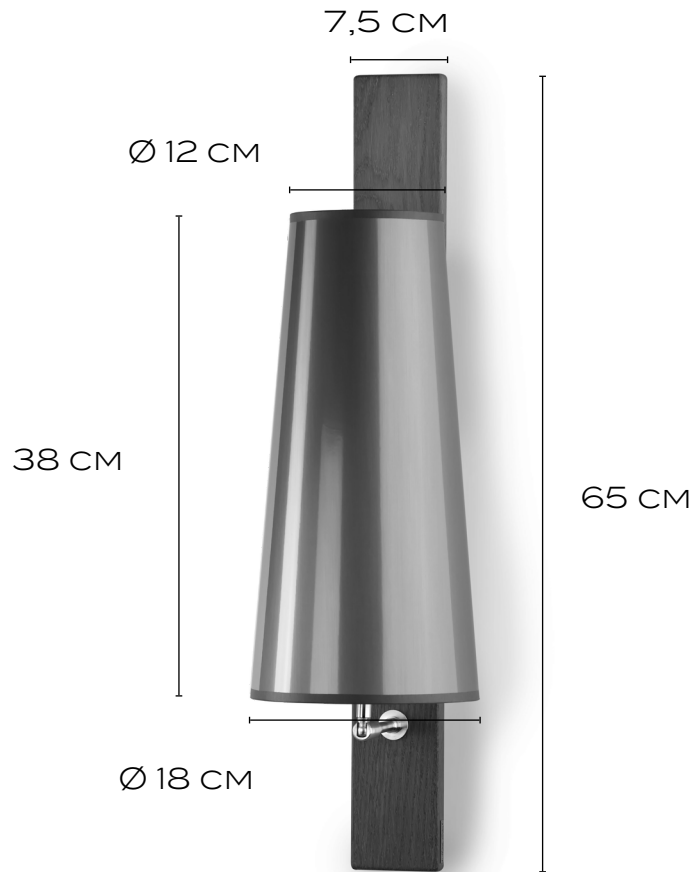

HIND RABII

LIGHTING STUDIO

MODEL	WL20
TYPE	WALL LAMP
MARKING	CE □ F
PROTECTION SIGN	IP20 (INDOOR USE)
BULB	E27 230V MAX. 40 WATTS
BULBS DELIVERED	NO
MAXIMUM WATTAGE	40 WATTS
RECOMMENDED BULB	E27CFL15 OR G45 FILAMENT LED

REMARKS :

- DIMENSIONS (LENGTH X WIDTH X OFFSET) : 18 x 65 x 21 CM.
- AVAILABLE COLORS FOR THE SHADE :SEE FILE IN -DOWNLOAD-.
- AVAILABLE COLORS FOR WOOD BASE : SEE FILE IN -DOWNLOAD-.