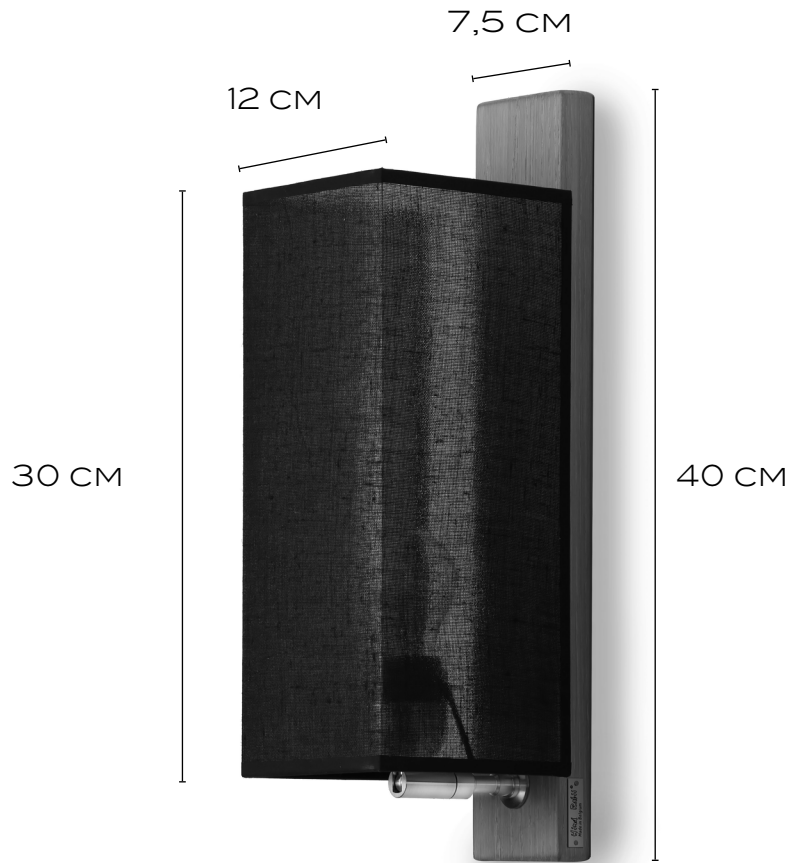

HIND RABII

LIGHTING STUDIO

MODEL	H1213
TYPE	WALL LAMP
MARKING	CE □ F
PROTECTION SIGN	IP20 (INDOOR USE)
BULB	E27 230V MAX. 40 WATTS
BULBS DELIVERED	NO
MAXIMUM WATTAGE	40 WATTS
RECOMMENDED BULB	E27CFL15 OR G45 FILAMENT LED

REMARKS :

- DIMENSIONS (LENGTH X WIDTH X OFFSET) : 12 X 40 X 15 CM.
- AVAILABLE COLORS FOR THE SHADE : SEE FILE IN -DOWNLOAD-
- AVAILABLE COLORS FOR WOOD BASE : SEE FILE IN -DOWNLOAD-
-