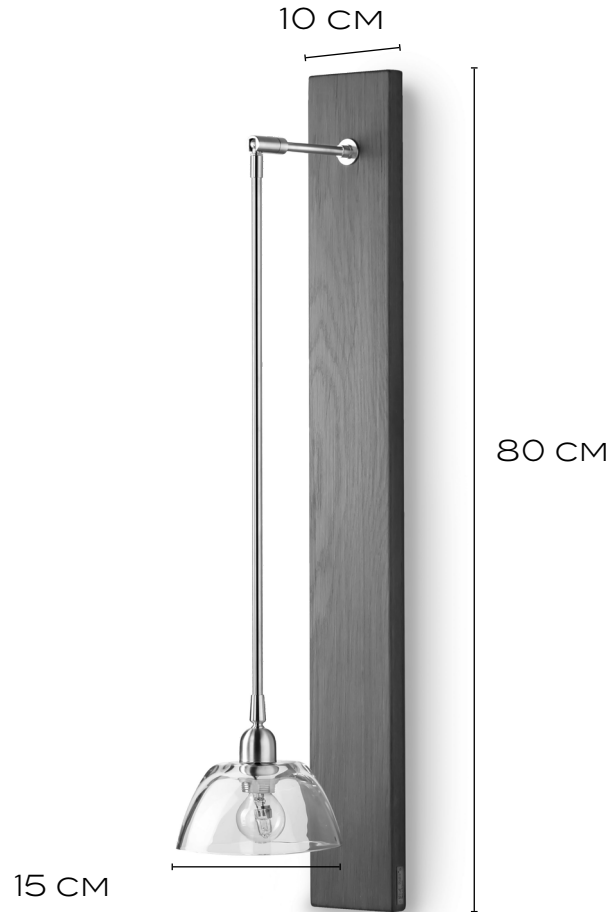

HIND RABII

LIGHTING STUDIO

MODEL	HV1030VT
TYPE	WALL LAMP
MARKING	CE □ F
PROTECTION SIGN	IP20 (INDOOR USE)
BULB	E14 230V MAX. 40 WATTS
BULBS DELIVERED	NO
MAXIMUM WATTAGE	40 WATTS
RECOMMENDED BULB	G45 FILAMENT LED

REMARKS :

- DIMENSIONS (LENGTH X WIDTH X OFFSET) : 7,5 x 80 x 23 CM.

- AVAILABLE COLORS FOR GLASS DOME : TRANSPARENT-BLACK ON GOLD-
BLACK ON SILVER-WHITE ON GOLD-WHITE ON SILVER-ALL SILVER-ALL GOLD-ALL
COPPER