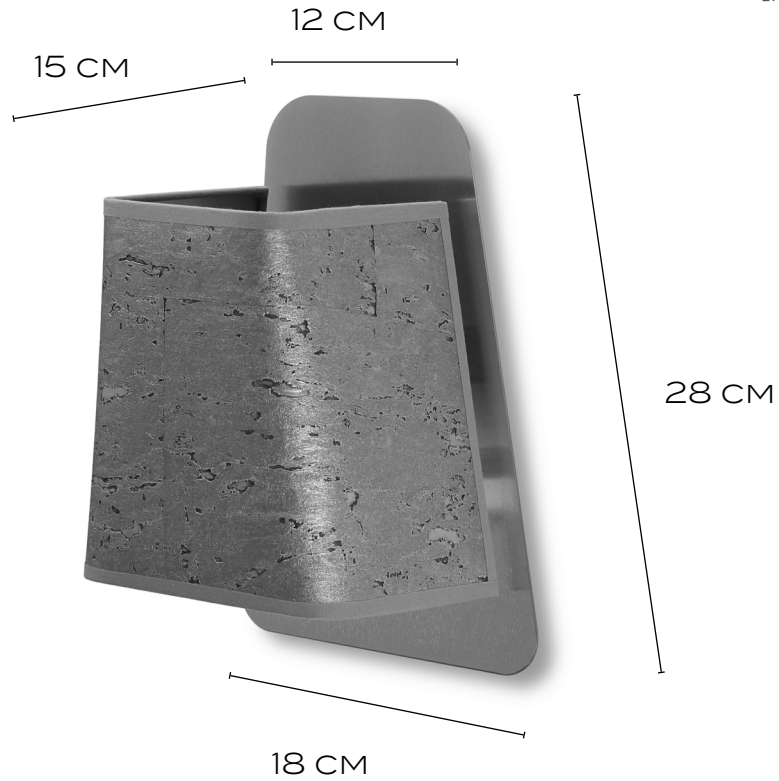

HIND RABII

LIGHTING STUDIO

MODEL	WLG850
TYPE	WALL LAMP
MARKING	CE □ F
PROTECTION SIGN	IP20 (INDOOR USE)
BULB	E14 230V MAX. 40 WATTS
BULBS DELIVERED	NO
MAXIMUM WATTAGE	40 WATTS
RECOMMENDED BULB	E14CFL15 OR G45 FILAMENT LED

REMARKS :

- DIMENSIONS (LENGTH X WIDTH X OFFSET) : 18 X 28 X 15 CM.
- AVAILABLE COLORS FOR THE SHADE : SEE FILE IN -DOWNLOAD
- AVAILABLE COLORS FOR METAL BASE : BRUSHED NICKEL, BRUSHED GOLD, SHINY BLACK