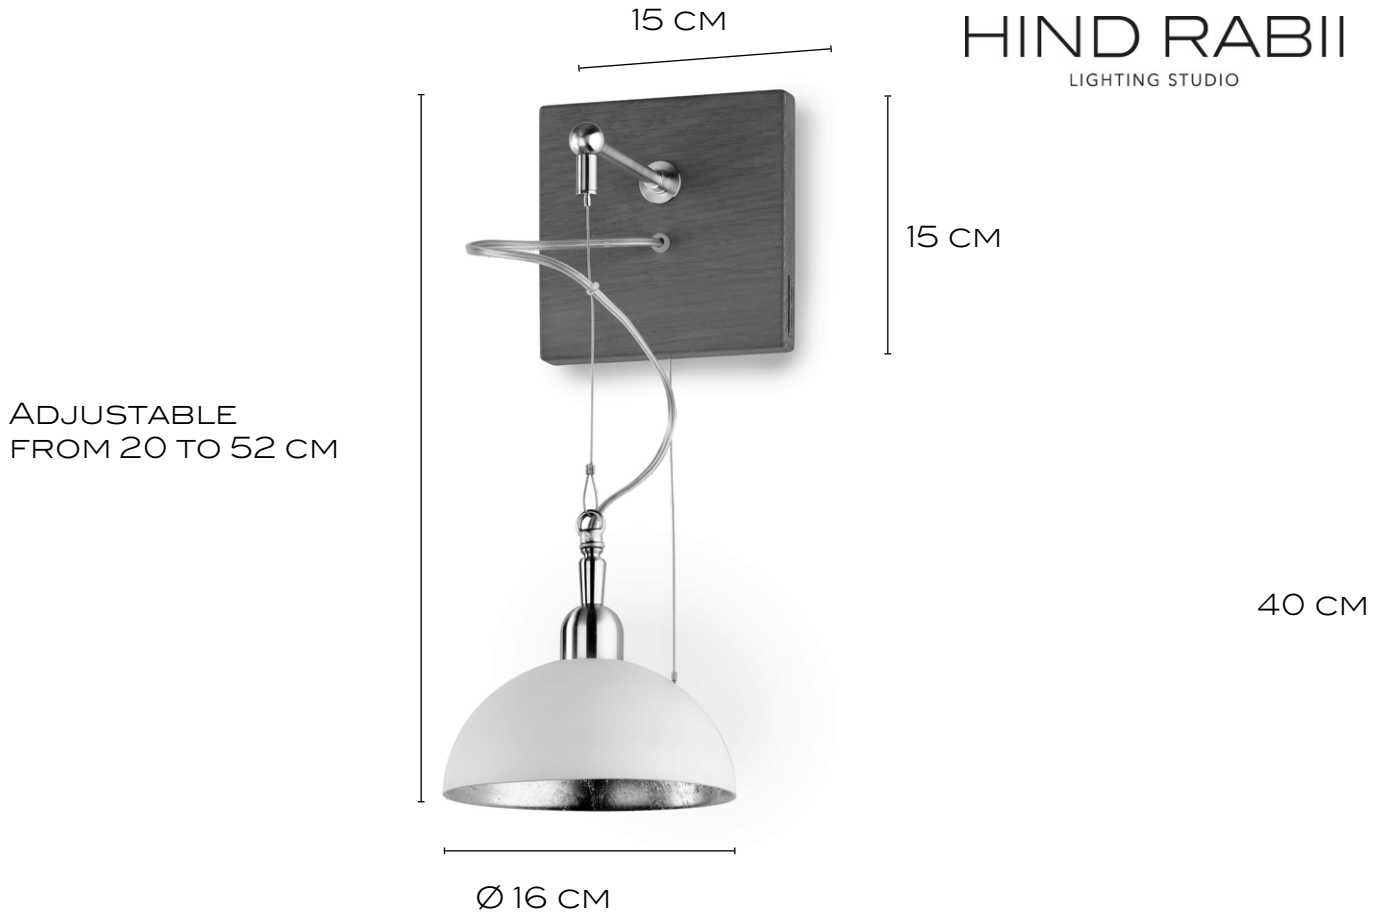

# HIND RABII

LIGHTING STUDIO

MODEL	KT1040VD
TYPE	WALL LAMP
MARKING	CE □ F
PROTECTION SIGN	IP20 (INDOOR USE)
BULB	E14 230V MAX. 40 WATTS
BULBS DELIVERED	NO
MAXIMUM WATTAGE	40 WATTS
RECOMMENDED BULB	E14ECO28 OR G45 FILAMENT LED

## REMARKS :

- DIMENSIONS (LENGTH X WIDTH X OFFSET) : 16 x ± 40 x 23 CM.
- AVAILABLE COLORS FOR GLASS DOME : BLACK ON GOLD, BLACK ON SILVER, WHITE ON GOLD, WHITE ON SILVER, ALL GOLD, ALL SILVER, ALL COPPER.
- AVAILABLE COLORS FOR WOOD BASE IN OAK : SEE FILE IN -DOWNLOAD
- FOR ELECTRICAL CABLE COLORS SEE FILE IN -DOWNLOAD-