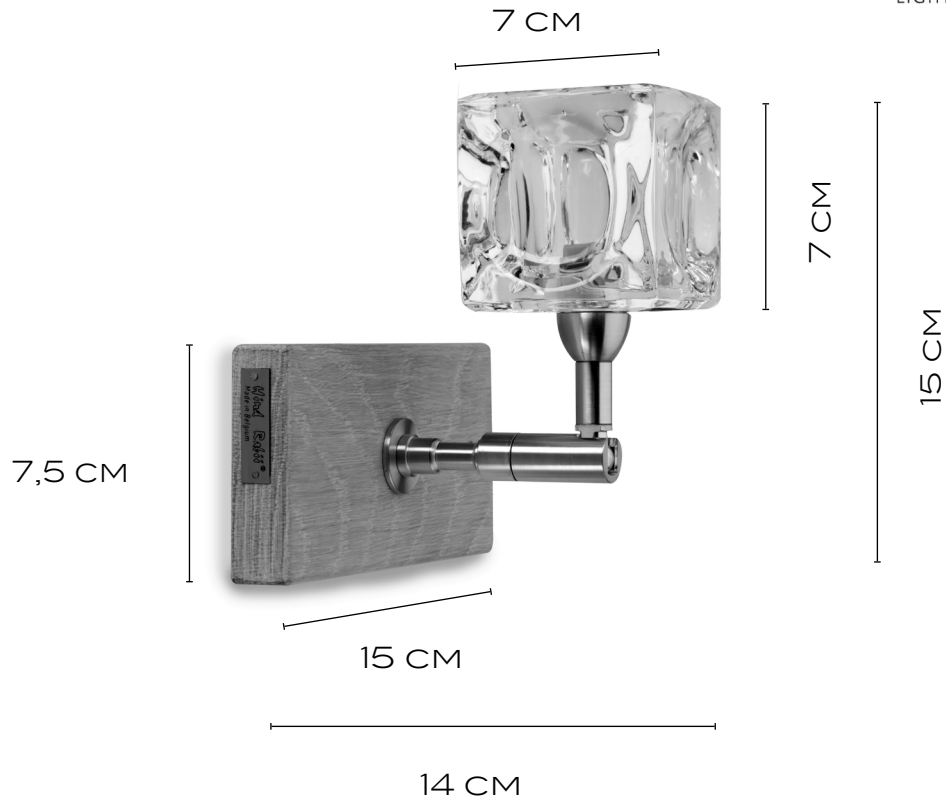

# HIND RABII

LIGHTING STUDIO

MODEL	APGL100
TYPE	WALL LAMP
MARKING	CE □ F
PROTECTION SIGN	IP20 (INDOOR USE)
BULB	G9 230V MAX. 40 WATTS
BULBS DELIVERED	NO
MAXIMUM WATTAGE	40 WATTS
RECOMMENDED BULB	G9-64 LED

## REMARKS :

- DIMENSIONS (LENGTH X WIDTH X OFFSET) : 15 x 15 x 14 CM.
- AVAILABLE COLORS FOR GLASS CUBES : TRANSPARENT.
- AVAILABLE COLORS FOR WOOD BASE : SEE FILE IN -DOWNLOAD-