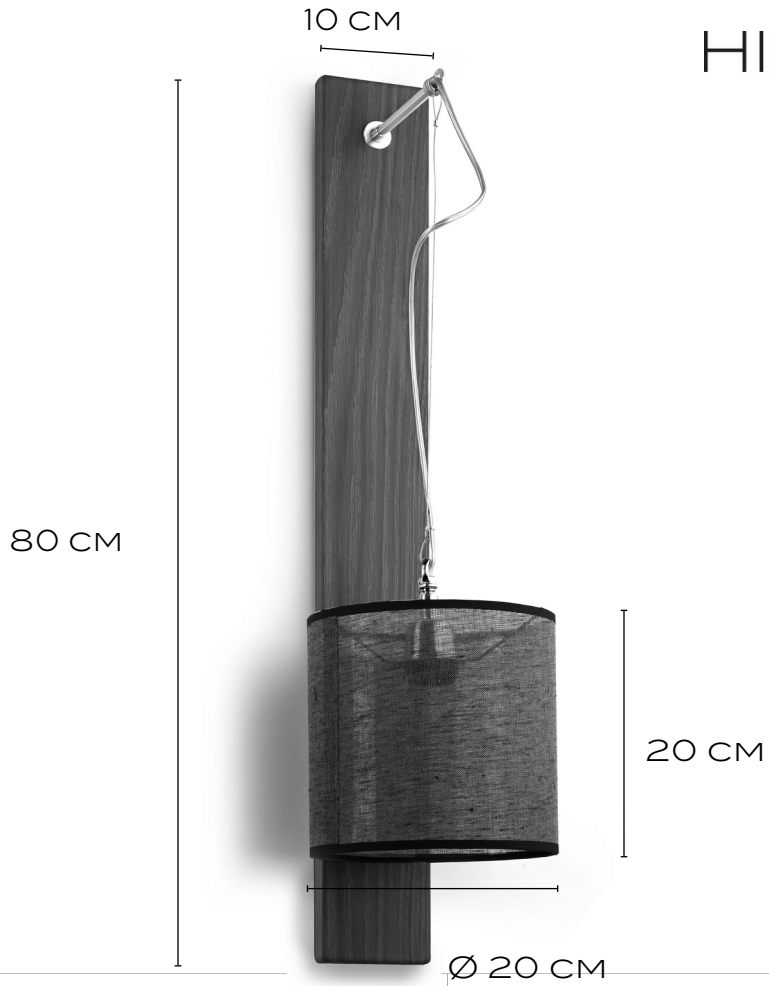

HIND RABII

LIGHTING STUDIO

MODEL	KT1045A
TYPE	WALL LAMP
MARKING	  
PROTECTION SIGN	IP20 (INDOOR USE)
BULB	E27 230V MAX. 40 WATTS
BULBS DELIVERED	NO
MAXIMUM WATTAGE	40 WATTS
RECOMMENDED BULB	E27CFL15 OR G45 FILAMENT LED

REMARKS :

- DIMENSIONS (LENGTH X WIDTH X OFFSET) : 20 X 80 X 25 CM.
- AVAILABLE COLORS FOR THE SHADE :SEE FILE IN -DOWNLOAD-