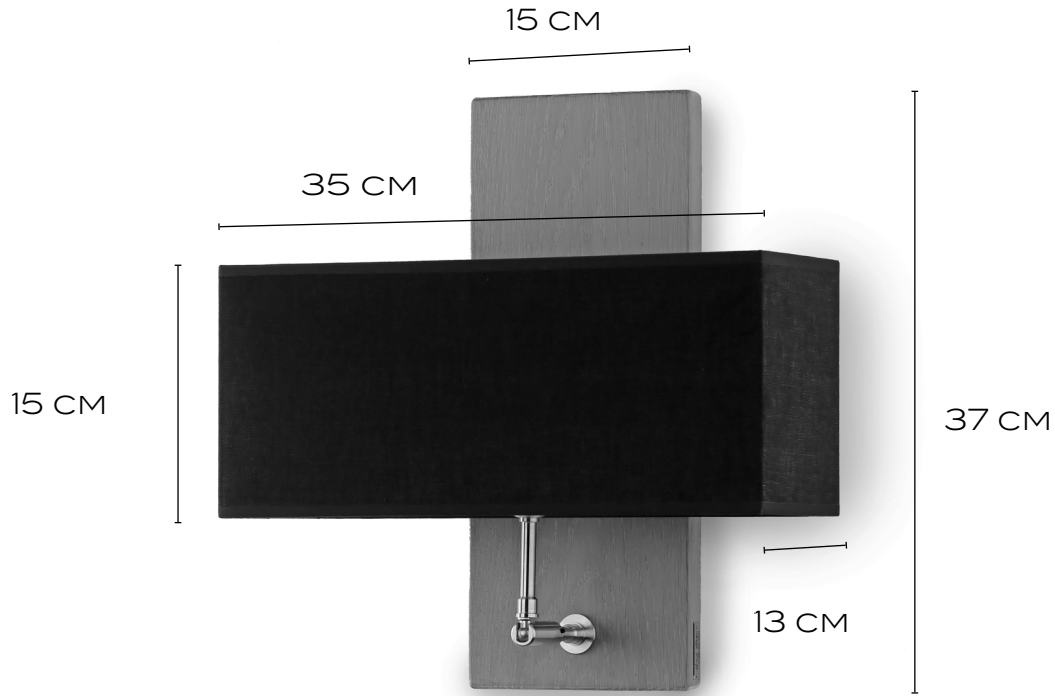

HIND RABII

LIGHTING STUDIO

MODEL	H1019CR
TYPE	WALL LAMP
MARKING	CE □ F
PROTECTION SIGN	IP20 (INDOOR USE)
BULB	E14 230V MAX. 40 WATTS
BULBS DELIVERED	NO
MAXIMUM WATTAGE	40 WATTS
RECOMMENDED BULB	E14CFL15 OR G45 FILAMENT LED

REMARKS :

- DIMENSIONS (LENGTH X WIDTH X OFFSET) : 35 X 37 X 17 CM.
- AVAILABLE COLORS FOR THE SHADE : SEE FILE IN -DOWNLOAD-:
- AVAILABLE COLORS FOR WOOD BASE SEE FILE IN -DOWNLOAD-: