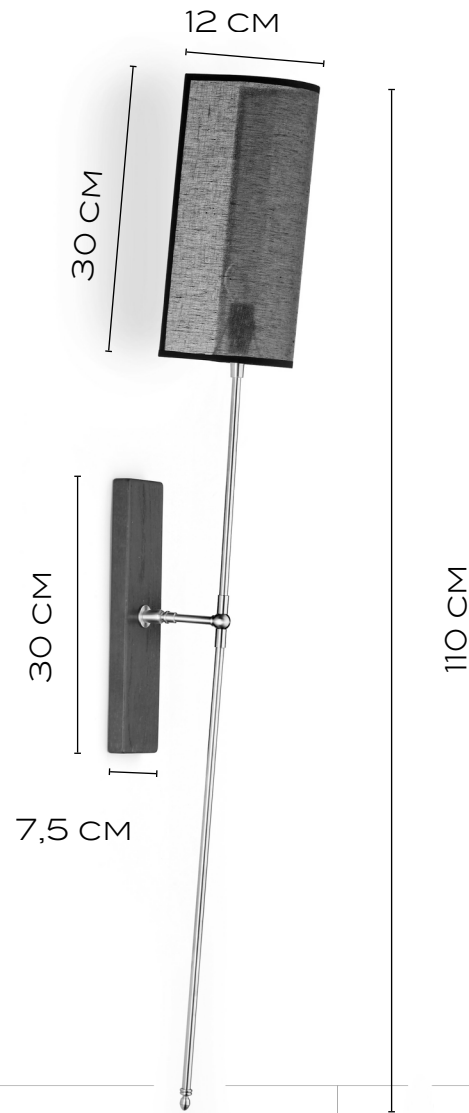

HIND RABII

LIGHTING STUDIO

MODEL	T300
TYPE	WALL LAMP
MARKING	  
PROTECTION SIGN	IP20 (INDOOR USE)
BULB	E27 230V MAX. 40 WATTS
BULBS DELIVERED	NO
MAXIMUM WATTAGE	40 WATTS
RECOMMENDED BULB	E27CFL15 OR G45 FILAMENT LED

REMARKS :

- DIMENSIONS (LENGTH X WIDTH X OFFSET) : 12 X 110 X 25 CM.
- AVAILABLE COLORS FOR THE SHADE :SEE FILE IN -DOWNLOAD-.
- AVAILABLE COLORS FOR WOOD BASE : SEE FILE IN -DOWNLOAD-.