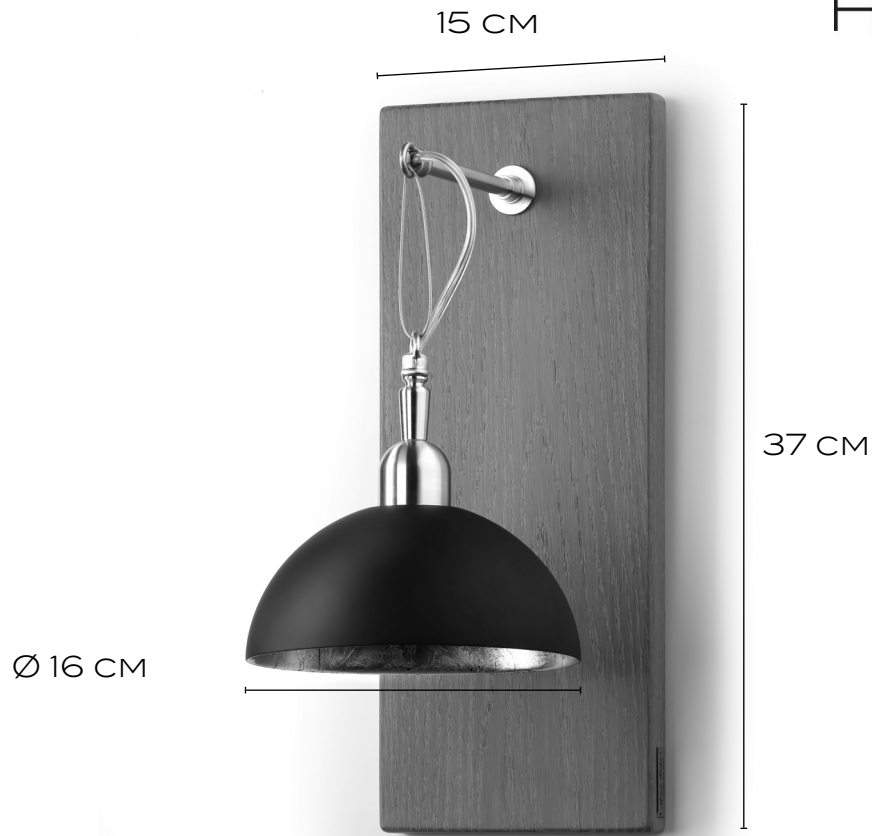

# HIND RABII

LIGHTING STUDIO

MODEL	HV6800VD
TYPE	WALL LAMP
MARKING	CE □ F
PROTECTION SIGN	IP20 (INDOOR USE)
BULB	E14 230V MAX. 40 WATTS
BULBS DELIVERED	NO
MAXIMUM WATTAGE	40 WATTS
RECOMMENDED BULB	E14ECO28 OR G45 FILAMENT LED

## REMARKS :

- DIMENSIONS (LENGTH X WIDTH X OFFSET) : 15 X 37 X 23 CM.

- AVAILABLE COLORS FOR GLASS DOME : BLACK ON GOLD, BLACK ON SILVER, WHITE ON GOLD, WHITE ON SILVER, ALL GOLD, ALL SILVER, ALL COPPER.