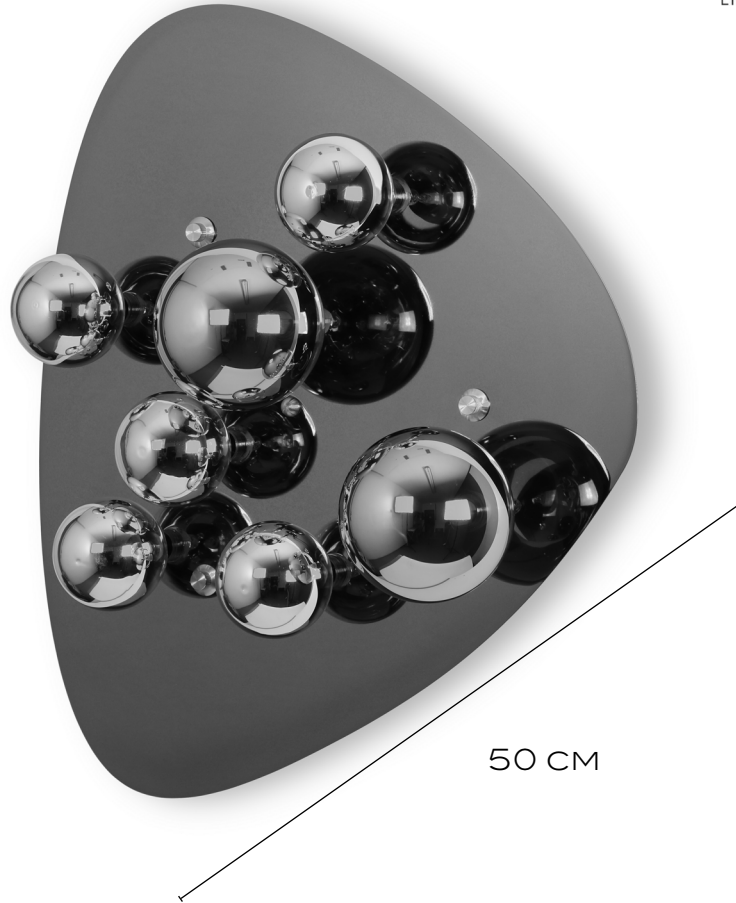

HIND RABII

LIGHTING STUDIO

60 CM

50 CM

MODEL	WLG1000
TYPE	WALL LAMP
MARKING	CE □ F
PROTECTION SIGN	IP20 (INDOOR USE)
BULB	G9 230V MAX. 40 WATTS
BULBS DELIVERED	NO
MAXIMUM WATTAGE	7 x 40 WATTS
RECOMMENDED BULB	G9 ECO OR G9-64 LED OR G9-104 LED

REMARKS :

- DIMENSIONS : 60 x 50 x 18 CM. ONE SIZE AVAILABLE.
- AVAILABLE COLORS FOR CEILING BASE : BLACK, WHITE, SHINY BLACK
- GLASSES : HALF CHROME FINISH 90 AND 130MM.