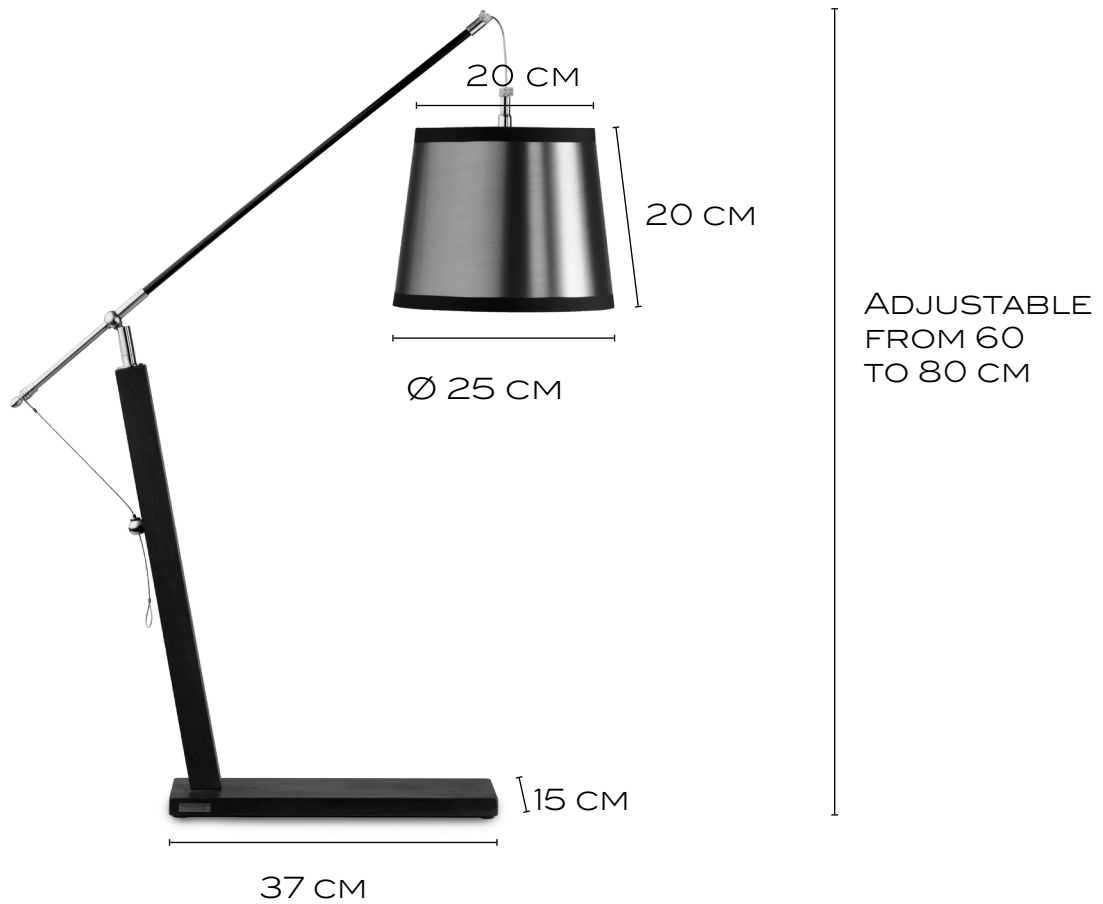

# HIND RABII

LIGHTING STUDIO

MODEL	HC2011
TYPE	TABLE LAMP
MARKING	CE □ F
PROTECTION SIGN	IP20 (INDOOR USE)
BULB	E27 230V MAX. 40 WATTS
BULBS DELIVERED	NO
MAXIMUM WATTAGE	40 WATTS
RECOMMENDED BULB	E27CFL15