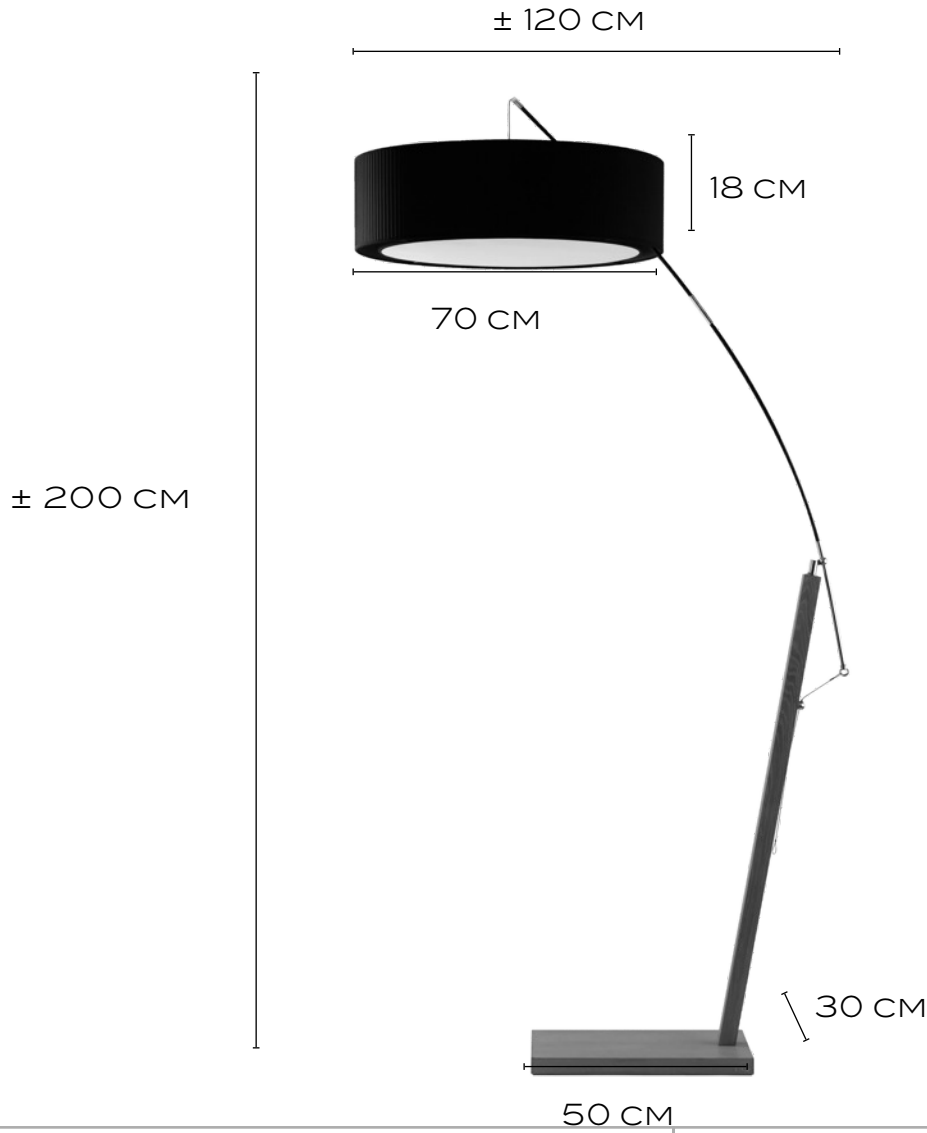

# HIND RABII

LIGHTING STUDIO

MODEL	L1009
TYPE	FLOOR LAMP
MARKING	CE □ F
PROTECTION SIGN	IP20 (INDOOR USE)
BULB	E27 230V MAX. 60 WATTS
BULBS DELIVERED	NO
MAXIMUM WATTAGE	60 WATTS
RECOMMENDED BULB	E27CFL15, E27CFL23