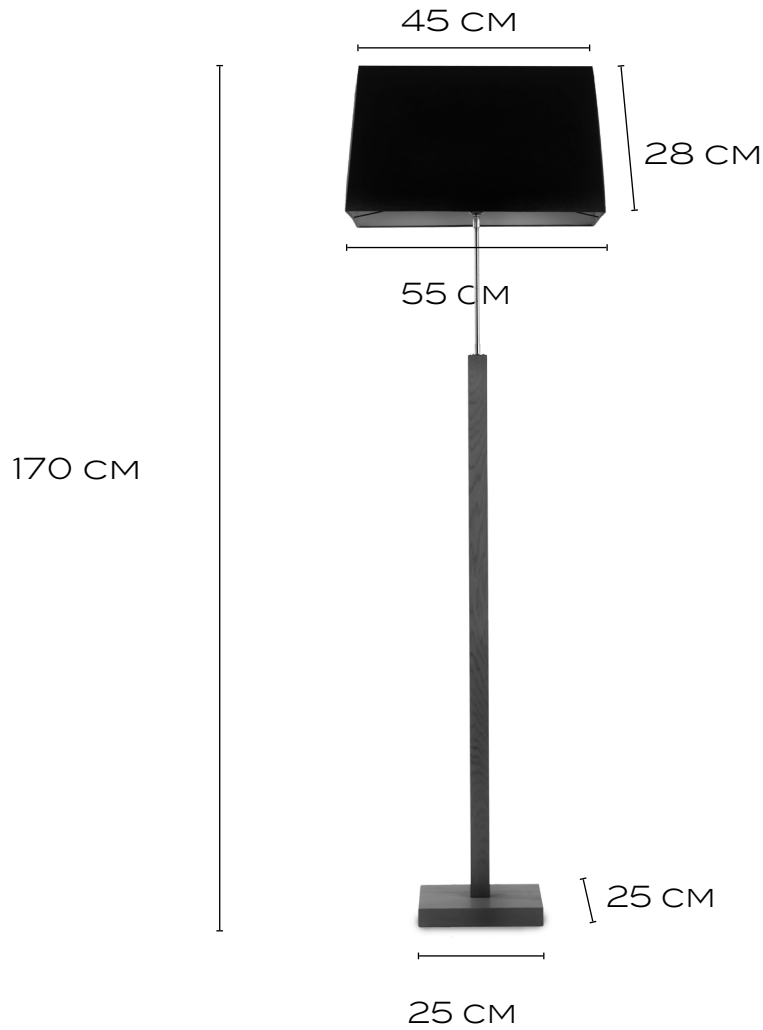

# HIND RABII

LIGHTING STUDIO

MODEL	L1001L
TYPE	FLOOR LAMP
MARKING	CE □ F
PROTECTION SIGN	IP20 (INDOOR USE)
BULB	E27 230V MAX. 60 WATTS
BULBS DELIVERED	NO
MAXIMUM WATTAGE	60 WATTS
RECOMMENDED BULB	E27CFL15, E27CFL23