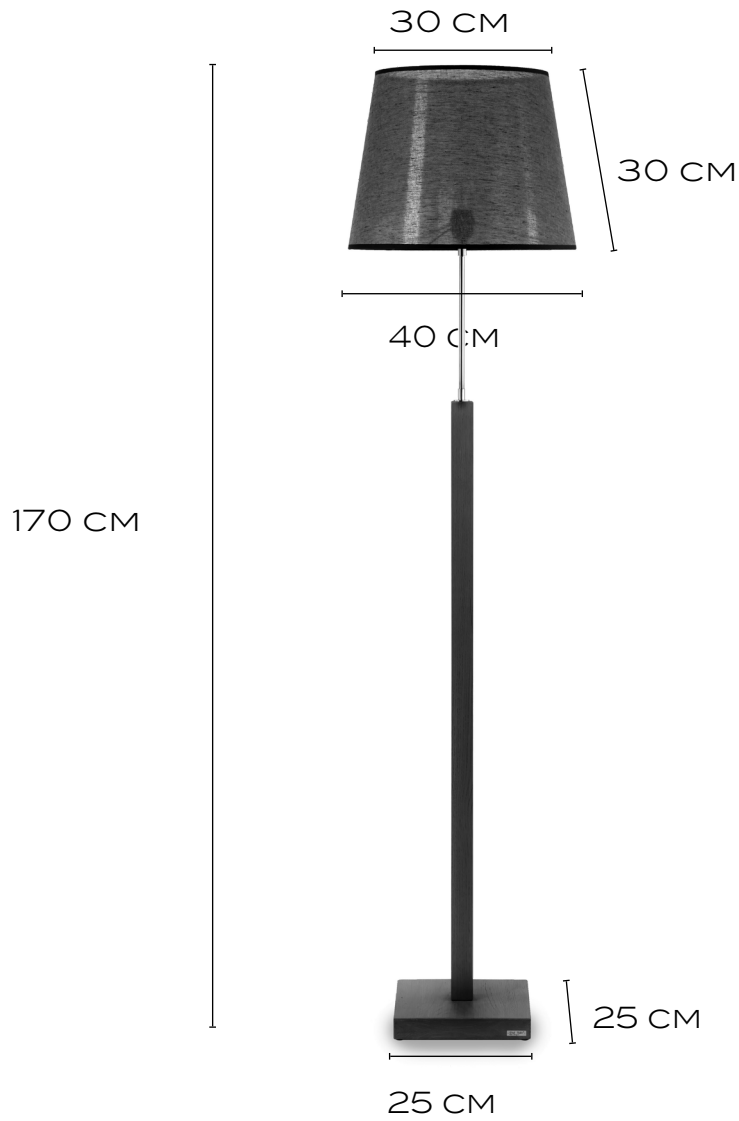

# HIND RABII

LIGHTING STUDIO

MODEL	RL1001
TYPE	FLOOR LAMP
MARKING	CE □ F
PROTECTION SIGN	IP20 (INDOOR USE)
BULB	E27 230V MAX. 60 WATTS
BULBS DELIVERED	NO
MAXIMUM WATTAGE	60 WATTS
RECOMMENDED BULB	E27CFL15, E27CFL23