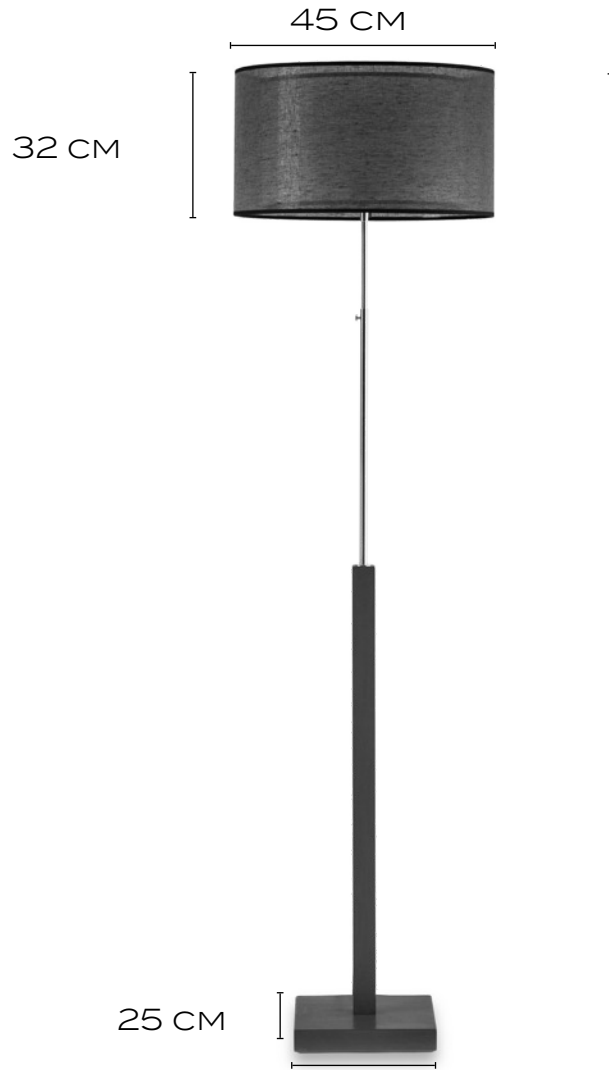

HIND RABII

LIGHTING STUDIO

ADJUSTABLE FROM
160 TO 190 CM.

MODEL	25 CM	L1004
TYPE		FLOOR LAMP
MARKING		CE □ F
PROTECTION SIGN		IP20 (INDOOR USE)
BULB		E27 230V MAX. 60 WATTS
BULBS DELIVERED		NO
MAXIMUM WATTAGE		60 WATTS
RECOMMENDED BULB		E27CFL15, E27CFL23