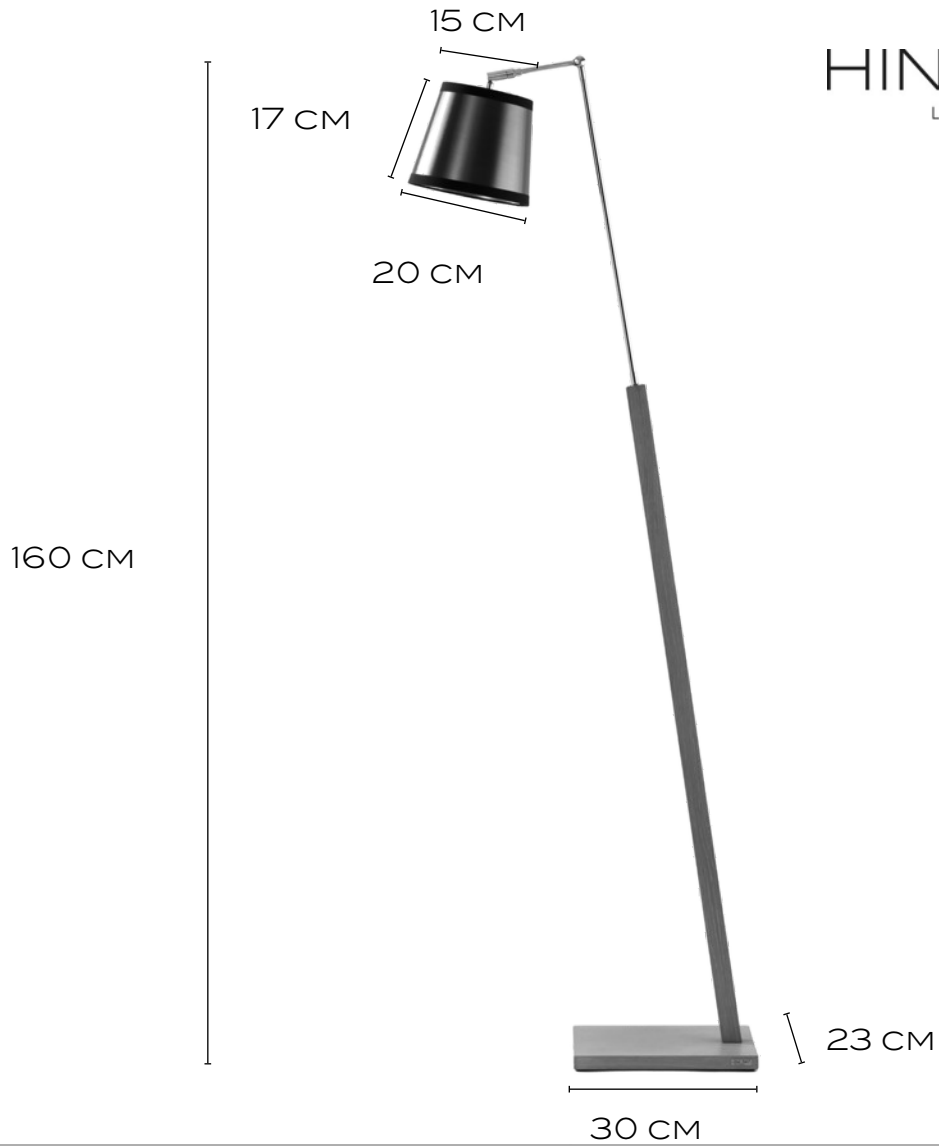

HIND RABII

LIGHTING STUDIO

MODEL	LIS212
TYPE	FLOOR LAMP
MARKING	  
PROTECTION SIGN	IP20 (INDOOR USE)
BULB	E14 230V MAX. 40 WATTS
BULBS DELIVERED	NO
MAXIMUM WATTAGE	40 WATTS
RECOMMENDED BULB	E14CFL15

REMARKS :