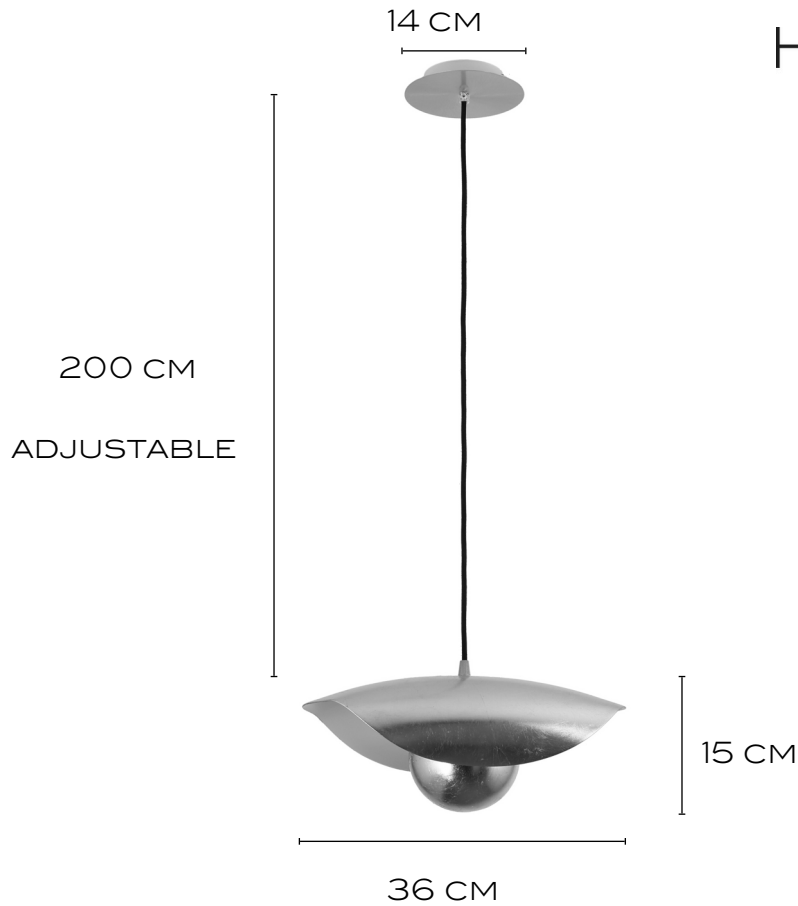

HIND RABII

LIGHTING STUDIO

MODEL	EMOTION
TYPE	HANGING LAMP
MARKING	CE □ F
PROTECTION SIGN	IP20 (INDOOR USE)
BULB	G9 LED 230V 5 WATTS
BULBS DELIVERED	YES
MAXIMUM WATTAGE	NA
RECOMMENDED BULB	G9 LED 5W-300 LUMENS

REMARKS :

- DIMENSIONS : ONE SIZE AVAILABLE.
- AVAILABLE COLORS : COPPER LEAF, SILVER LEAF -GOLD LEAF.-COPPER LEAF
- AVAILABLE COLORS FOR CEILING BASE : BRUSHED COPPER - BRUSHED NICKEL-BRUSHED GOLD.
- ELECTRICAL CABLE : 200CM ADJUSTABLE. OTHER LENGTH ON REQUEST.
- ELECTRICAL CABLE COLORS : SEE FILE IN -DOWNLOAD-