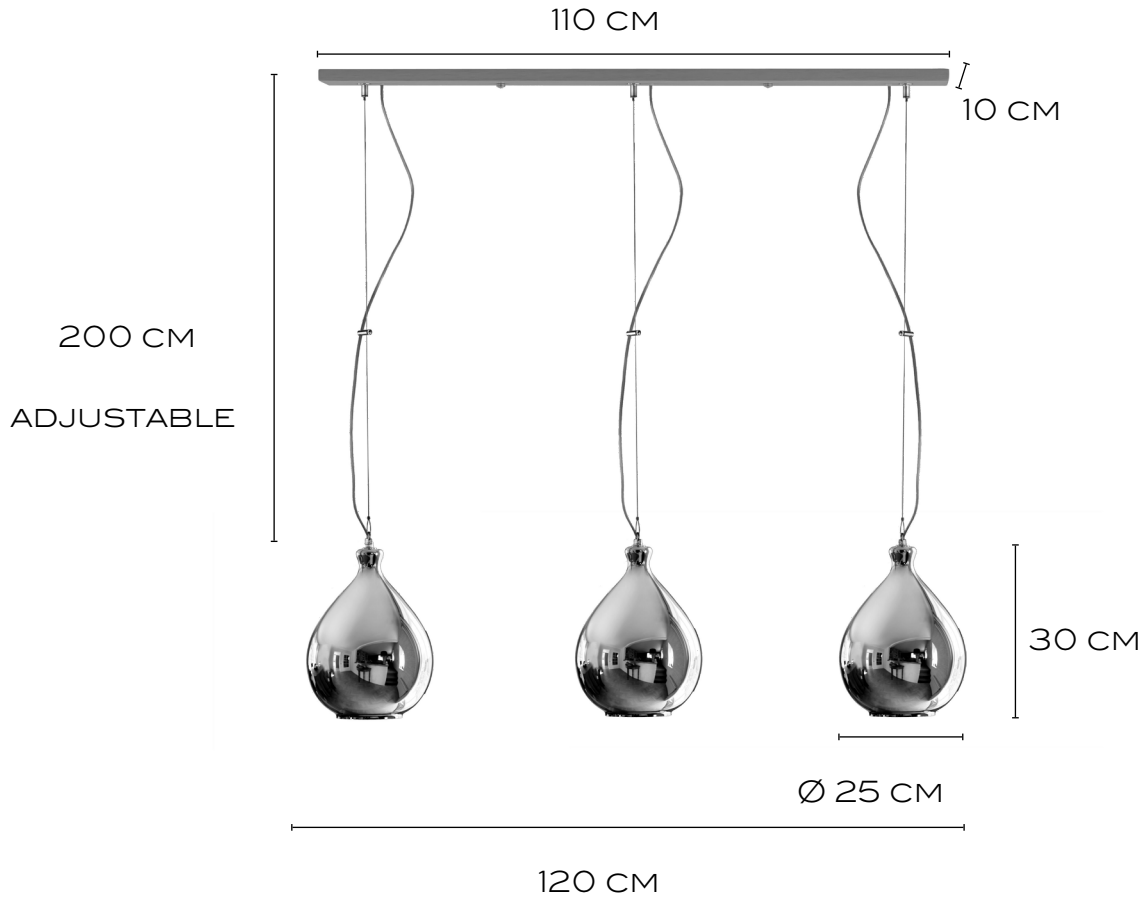

HIND RABII

LIGHTING STUDIO

MODEL	HGLO30 CHROME
TYPE	HANGING LAMP
MARKING	CE □ F
PROTECTION SIGN	IP20 (INDOOR USE)
BULB	E27 230V MAX. 40 WATTS
BULBS DELIVERED	NO
MAXIMUM WATTAGE	3 x 40 WATTS
RECOMMENDED BULB	E27ECO42 OR G60 FILAMENT LED

REMARKS :

- DIMENSIONS : ONE GLASS SIZE. ALSO AVAILABLE IN SINGLE AND DUAL.
- GLASS COLOR : TRANSLUCENT CHROME FINISH.
- AVAILABLE WOOD COLORS FOR CEILING BASE : SEE FILE IN -DOWNLOAD-
- ELECTRICAL CABLE : 200 CM ADJUSTABLE. OTHER LENGTH ON REQUEST.
- ELECTRICAL CABLE COLORS : SEE FILE IN -DOWNLOAD