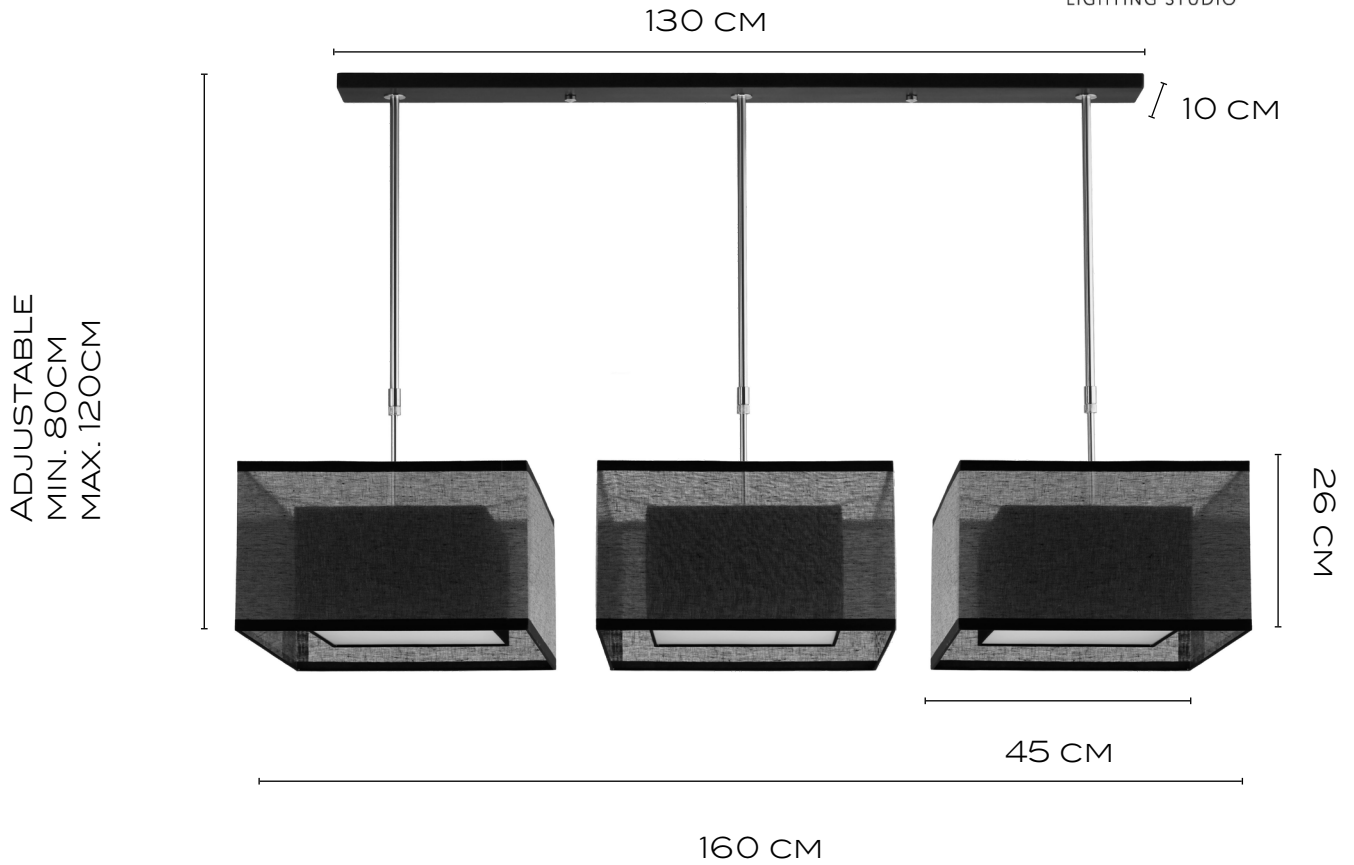

# HIND RABII

LIGHTING STUDIO

MODEL	M3005
TYPE	HANGING LAMP
MARKING	CE □ F
PROTECTION SIGN	IP20 (INDOOR USE)
BULB	E27 230V 60 WATTS
BULBS DELIVERED	NO
MAXIMUM WATTAGE	3 X 60 WATTS
RECOMMENDED BULBS	E27CFL23

## REMARKS :

- AVAILABLE COLORS FOR THE SHADE :SEE FILE IN -DOWNLOAD
- AVAILABLE COLORS FOR THE WOOD BASE : SEE FILE IN -DOWNLOAD
- SLIDING TUBE : ADJUSTABLE FROM 50 TO 90 CM. BRUSHED NICKEL FINISH.