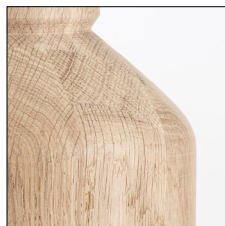

HIND RABII
LIGHTING STUDIO

Wood

ICE DEVOTION

Perfect combination between glass and wood

Natural Oak

Wenge Oak

ANNA BELLE

Wood turning lightness

Natural Oak

ANNETTE & LUBIN

Wood sculpture for a sculptural light

Natural Oak

All our wooden designs are made from oak,
treated with solvent-free dyes that respect
nature.

The wood is hand-carved and hand-turned in
our workshops in Belgium, using European
oaks, in the strictest respect for ecological and
sustainable development standards.