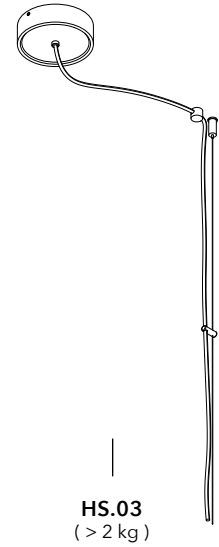

HS 40

MULTIPLE HANGING

SIDE VIEW	FRONT VIEW	REFERENCE	Ø*H (in mm)	AVAILABLE FINISHES	HOLES	PRICE
		HS 40 - F	400 x 42	Matt white	1	305 €
		HS 40 - 3	400 x 42	Matt white	3	305 €
		HS 40 - 4	400 x 42	Matt white	4	310 €
		HS 40 - 5	400 x 42	Matt white	5	315 €
		HS 40 - 6A	400 x 42	Matt white	6	320 €
		HS 40 - 6B	400 x 42	Matt white	6	320 €
		HS 40 - 7	400 x 42	Matt white	7	325 €

HS1-8
(3 hooks)

HS1-8
(4 hooks)

HS1-8
(8 hooks)

SIDE VIEW	REFERENCE	Ø*H (in mm)	AVAILABLE FINISHES	HOLES	PRICE
	HS1-8	250 x 42	Matt white Black	8	305 €
	Decentralizer hook (without cable)	20 x 45	White Black Transparent	-	20 €
	Electrical cable	10 x 2000	See catalog	-	8 €/m

HS 01 - HS 02 - HS 03

SINGLE HANGING - DECENTRALIZED CENTER SYSTEM

SIDE VIEW	REFERENCE	Ø*H (in mm)	AVAILABLE FINISHES	MAX WEIGHT	PRICE
	HS -130	130 x 40	Matt white Black Brushed gold	-	110 €
	Decentralizer hook (<1kg)	22 x 18	White Black Transparent	<1kg	20 €
	Decentralizer hook (<2kg)	20 x 45	White Black Transparent	<2kg	20 €
	2 Decentralizer hook (>2kg)	16 x 38	White Black Transparent	>2kg	25 €
	Electrical cable	10 x 2000	See catalog	-	8 €/m

HS 04 - HS 05 - HS 06

SINGLE HANGING - DECENTRALIZED SIDE SYSTEM

HS.04
(< 1 kg)

HS.05
(< 1 kg)

HS.06
(> 2 kg)

SIDE VIEW	REFERENCE	Ø*H (in mm)	AVAILABLE FINISHES	MAX WEIGHT	PRICE
	HS -130	130 x 40	Matt white Black Brushed gold	-	110 €
	Decentralizer hook (<1kg)	22 x 18	White Black Transparent	<1kg	20 €
	Decentralizer hook (<2kg)	20 x 45	White Black Transparent	<2kg	20 €
	2 Decentralizer hook (>2kg)	16 x 38	White Black Transparent	>2kg	25 €
	Electrical cable	10 x 2000	See catalog	-	8 €/m