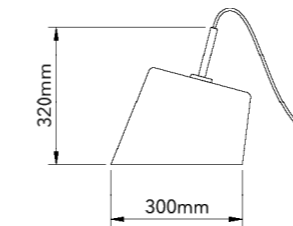

FEZ

Design by Chiaramonte Marin Studio, 2024

FEZ L

FEZ M

FEZ S

Structure	
	Flamed brass
Schade	
	Cristal
Source	Led module 16w 1500lm 2700K - CRI>90
Dimming	Dimmer on the cord
Cord	2000mm - black textile cable
Mounting	Table and floor
Weight	Fez S : 2 kgs net weight Fez M : 4 kgs net weight Fez L : 6 kgs net weight
Structure material	Metal
Schade material	Mouth blown glass
   	