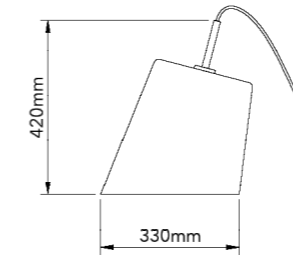

FEZ

Design by Chiaramonte Marin Studio, 2024

FEZ L

FEZ M

FEZ S

Structure	
	Flamed brass
Schade	
	Cristal
Source	Led module 16w 1500lm 2700K - CRI>90
Dimming	Dimmer on the cord
Cord	2000mm - black textile cable
Mounting	Table and floor
Weight	Fez S : 2 kgs net weight Fez M : 4 kgs net weight Fez L : 6 kgs net weight
Structure material	Metal
Schade material	Mouth blown glass
   	