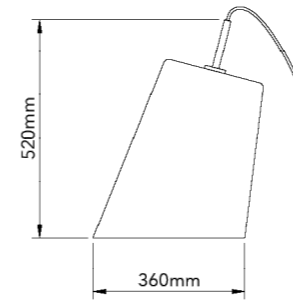

FEZ

Design by Chiaramonte Marin Studio, 2024

FEZ L

FEZ M

FEZ S

Structure	
	Flamed brass
Schade	
	Cristal
Source	Led module 16w 1500lm 2700K - CRI>90
Dimming	Dimmer on the cord
Cord	2000mm - black textile cable
Mounting	Table and floor
Weight	Fez S : 2 kgs net weight Fez M : 4 kgs net weight Fez L : 6 kgs net weight
Structure material	Metal
Schade material	Mouth blown glass
   	