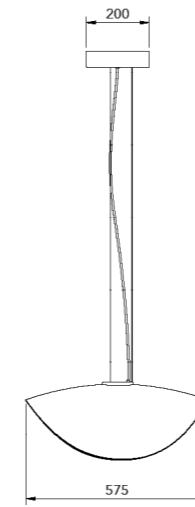

# INFINITY PENDANT

Design by Chiaramonte Marin Studio, 2024

<b>Structure &amp; canopy</b>	
	<b>Orbitale brass</b>
<b>Schade</b>	  
	<b>Matt black    Matt white    Walnut</b>
<b>Source</b>	Led COB 16w 2600lm 2700K - CRI>90 Driver CC 500ma in the canopy (included)
<b>Dimming</b>	TRIAC dimmable (standard) DALI or CASAMBI on request
<b>Cord</b>	3000mm standard adjustable - black textile cable (Other lenght on request)
<b>Mounting</b>	Pendant
<b>Weight</b>	5 kgs net weight
<b>Structure material</b>	Metal
<b>Schade material</b>	Fiberglass & polymer diffusor
    	

**INFINITY**

**COD**

**FINISH**

Infinity  
pendant

Matt white (N° 10700)  
Matt black (N° 10701)  
Walnut (N° 10702)