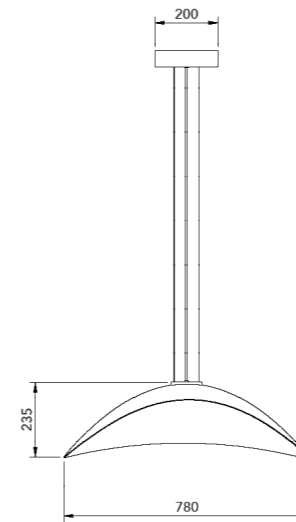

# INFINITY PENDANT

Design by Chiaramonte Marin Studio, 2024

<b>Structure &amp; canopy</b>	
	<b>Orbitale brass</b>
<b>Schade</b>	  
	<b>Matt black    Matt white    Walnut</b>
<b>Source</b>	Led COB 16w 2600lm 2700K - CRI>90 Driver CC 500ma in the canopy (included)
<b>Dimming</b>	TRIAC dimmable (standard) DALI or CASAMBI on request
<b>Cord</b>	3000mm standard adjustable - black textile cable (Other lenght on request)
<b>Mounting</b>	Pendant
<b>Weight</b>	5 kgs net weight
<b>Structure material</b>	Metal
<b>Schade material</b>	Fiberglass & polymer diffusor
    	

**INFINITY**

**COD**

**FINISH**

Infinity  
pendant

Matt white (N° 10700)  
Matt black (N° 10701)  
Walnut (N° 10702)