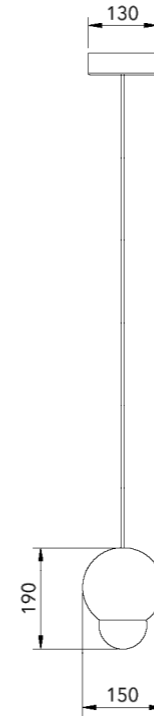

# OSLO 1.0

Design by Hind Rabii 2024

<b>Canopy</b>	
	<b>Matt black</b>
<b>Schade</b>	 
	<b>Walnut      Wengé</b>
<b>Source</b>	<b>IP20</b> : G9 led bulb 3,5w 350lm 2700K - CRI>90 (included) <b>IP55</b> : Led module 4,5w 350lm 2700K - CRI>90 Remote driver CV 12v (included)
<b>Dimming</b>	TRIAC dimmable (standard) DALI or CASAMBI on request (only for indoor)
<b>Cord</b>	3000mm standard adjustable - black textile (indoor) - neoprene (outdoor) (Other lenght on request)
<b>Mounting</b>	Pendant
<b>Weight</b>	1 kg net weight
<b>Structure material</b>	Metal
<b>Schade material</b>	Aluminium & mouth blown glass
     	

	<b>COD</b>	<b>FINISH</b>
<b>OSLO</b>	Oslo 1.0 Indoor IP20	Wengé (N°10750) Walnut (N°10751)
	Oslo 1.0 Outdoor IP55	Wengé (N°40200) Walnut (N°40201)