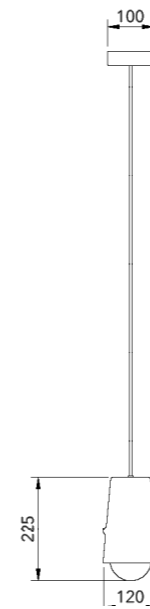

**OURIKA**  
Design by Hind Rabii 2024

<b>Canopy</b>	
	<b>Flamed brass</b>
<b>Schade</b>	
	<b>Flamed brass</b>
<b>Source</b>	<b>IP20</b> : G9 led bulb 3,5w 350lm 2700K - CRI>90 (included) <b>IP55</b> : Led module 4,5w 350lm 2700K - CRI>90 Remote driver CV 12v (included)
<b>Dimming</b>	TRIAC dimmable (standard) DALI or CASAMBI on request (only for indoor)
<b>Cord</b>	3000mm standard adjustable - black fabric (indoor) - neoprene (outdoor) (Other lenght on request)
<b>Mounting</b>	Pendant
<b>Weight</b>	0,8 kg net weight
<b>Structure material</b>	Metal
<b>Schade material</b>	Aluminium & mouth blown glass
 IP20/IP55    	