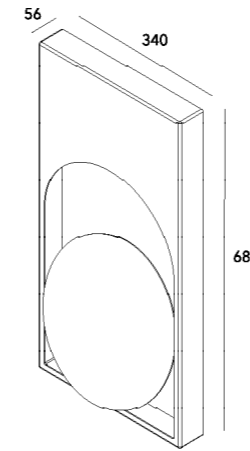

SEGNO

Design by LCM Marin Design Studio, 2023

Frame finish outdoor	
	Uva nera Rosa Champagne
Frame finish indoor	
	Orbitale brass
Source	Outdoor IP55 : Led module 10w 1000lm 2700K - CRI>90 Main voltage connexion (no driver) Indoor IP20 : Led module 10w 1000lm 2700K - CRI>90 Integrated driver CC 700ma (included)
Dimming	TRIAC dimmable (standard) DALI or CASAMBI on request (only for indoor)
Mounting	Wall
Weight	3,5 kgs net weight
Structure material	Stainless steel
Schade material	Stainless steel
 IP20/IP55    	