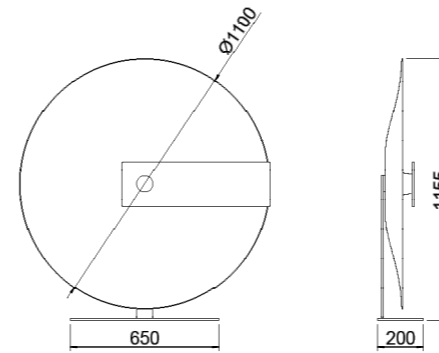

# MERIDIANA FLOOR

Design by Chiaramonte Marin Studio, 2022

<b>Schade finish</b>	
	<b>Matt white</b>
<b>Diffuser finish</b>	   
	<b>White marble Black marble Walnut Ebony</b>
<b>Diffuser finish Galvanic</b>	 
	<b>Orbitale brass Flamed brass</b>
<b>Source</b>	Led modules 35w 4000lm 2700K - CRI>90
<b>Dimming</b>	Dimmer on the cord
<b>Cord</b>	2500mm - black textile cable
<b>Mounting</b>	Floor
<b>Weight</b>	18 kgs net weight
<b>Structure material</b>	Steel & aluminium
<b>Schade material</b>	Fiberglass
   	