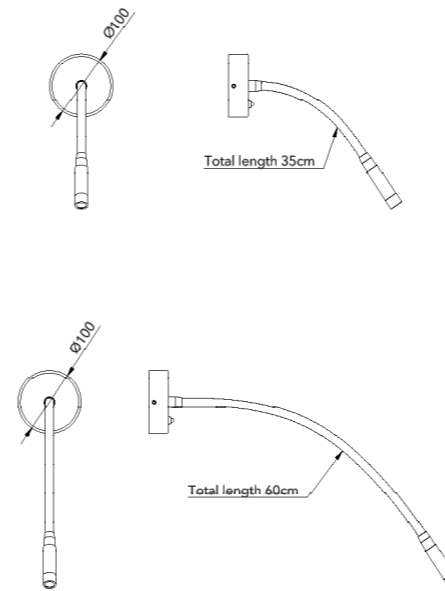

LET ME READ

Design by Hind Rabii, 2022

Wall box	
	Orbitale Steel Orbitale brass Bronze Matt white
Source	Led module 3w + lens 2700K CRI>90 Integrated driver CC 350ma
Dimming	On/off Not dimmable
Cord	-
Mounting	Wall
Weight-Poids-Peso	0.8 kgs net
Structure material	Steel
Flex material	Linen & pvc
CE IP20 ⚡ 220-240v	

	COD	FINISH
Let Me Read	LMR01-25	White & flex white (N° 20500) Orbitale steel & flex black (N°20512) Orbitale brass & flex black (N°20550) Bronze & flex brown (N°20511)
	LMR01-50	White & flex white (N° 20502) Orbitale steel & flex black (N°20513) Orbitale brass & flex black (N°20551) Bronze & flex brown (N°20508)