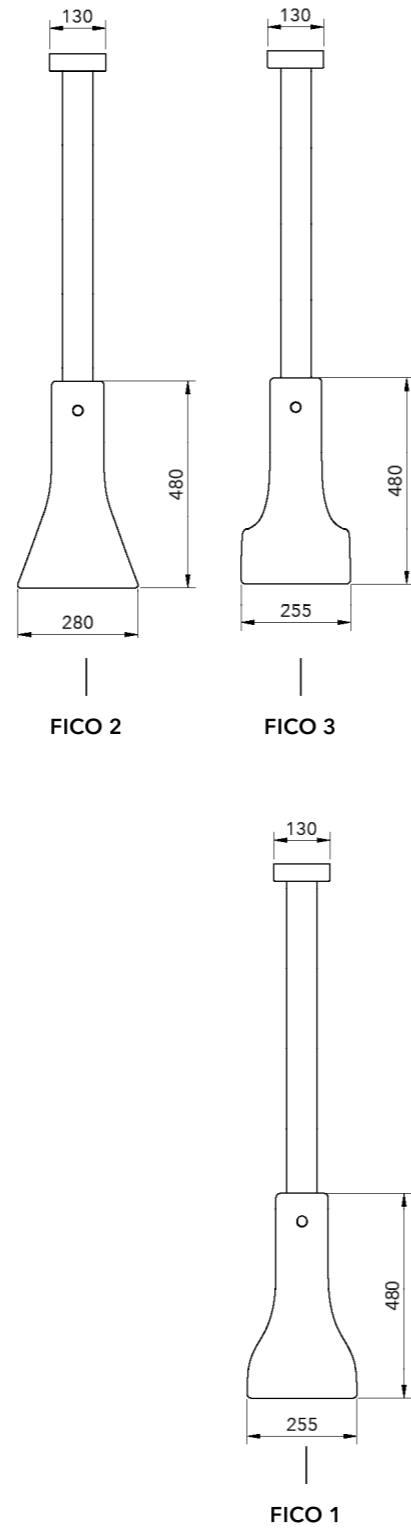

FICO

Design by Chiaramonte Marin Studio, 2018

Schade finish					
	Black	Mastic	White	Smooth	
Belt finish					
	White	Black	Cognac	Whisky	Velvet black
Belt finish					
	Velvet pisé	Velvet green	Pixel sand	Pixel black	Pixel white
Source	E27 led bulb 13w 1100lm 2700K - CRI>90 (included)				
Dimming	TRIAC dimmable (standard) DALI or CASAMBI on request				
Belt	2000mm standard adjustable				
Mounting	Pendant				
Weight	3 kgs net weight				
Structure material	Steel				
Schade material	Ceramic				
     					