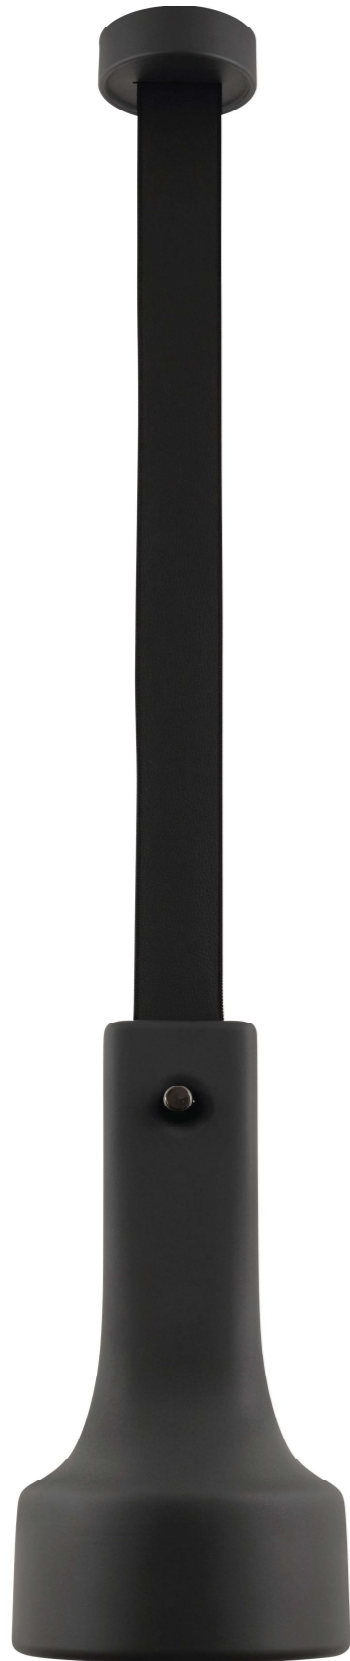

FICO

Design by Chiaramonte Marin Studio, 2018

Schade finish					
	Black	Mastic	White	Smooth	
Belt finish					
	White	Black	Cognac	Whisky	Velvet black
Belt finish					
	Velvet pisé	Velvet green	Pixel sand	Pixel black	Pixel white
Source	E27 led bulb 13w 1100lm 2700K - CRI>90 (included)				
Dimming	TRIAC dimmable (standard) DALI or CASAMBI on request				
Belt	2000mm standard adjustable				
Mounting	Pendant				
Weight	3 kgs net weight				
Structure material	Steel				
Schade material	Ceramic				
     					

	COD	FINISH
Fico	FICO 1	White (N°10210) Black (N°10211) Mastic (N°10212) Smooth (N°10250)
	FICO 2	White (N°10213) Black (N°10214) Mastic (N°10215) Smooth (N°10251)
	FICO 3	White (N°10216) Black (N°10217) Mastic (N°10218) Smooth (N°10252)